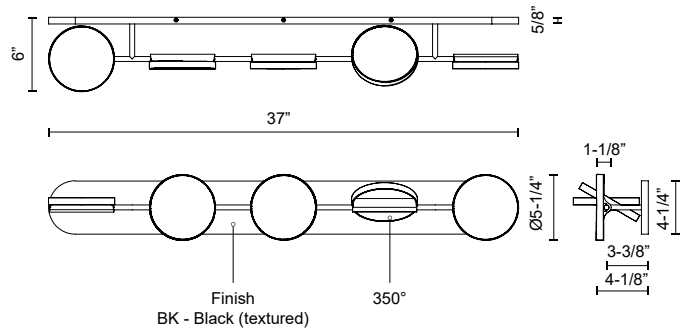

**NOVEL
VL72237
VANITY**

PROJECT

VL72237-BK
Black

SPECIFICATION DETAILS

* For custom options, consult factory for details.

Fixture Dimensions	L37" x H5-1/4" x E6"
Light Source	LED with DC Driver
Wattage	40W
Total Lumens	3225lm
Delivered Lumens	BK-1770lm
Voltage	120V
Color Temperature	3000K
CRI (Ra)	90CRI
Optional Color Temps	2700K - 5000K Available, Minimum Order Quantities Apply
LED Rated Life	50,000 hours
Dimming	100% - 10%, TRIAC or ELV Dimmer (Not Included)
Diffuser Details	Frosted Acrylic Light Guide Panel
Location	Damp
Mounting Style	All Orientation; Wall;
Warranty	5 Years
Canopy Dimensions	L37" x H4-1/4" x E5/8"

DESCRIPTION

Pure geometry of the disks of illumination balancing on clean, thin lined structure is poetry in motion. Each disk of illumination can turn and twist to fit the needs and style of your space. The Novel Collection fits a large range of style and function with minimal elements.