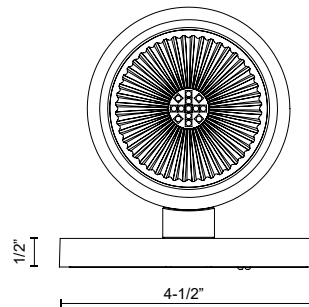

NORDIC EW3105

WALL

PROJECT

DESCRIPTION

High powered LED exterior single light wall mount fixture, die-cast aluminum housing molded into a cylinder shape with in powder coated black and gray finishes. Concealed inside is our 120V AC LED technology with a tempered glass diffuser radiating light either upward or downward depending how it is mounted on the wall. Certified ETL wet location listed and is available in different sizes and two light options.

EW3105-BK
Black

EW3105-GY
Gray

SPECIFICATION DETAILS

* For custom options, consult factory for details.

Fixture Dimensions	D3-1/2" x H5" x E4-1/2"
Light Source	AC LED Module
Wattage	10W
Total Lumens	850lm
Delivered Lumens	634lm*
Voltage	120V
Color Temperature	3000K
CRI (Ra)	90CRI
Optional Color Temps	2700K - 5000K Available, Minimum Order Quantities Apply
LED Rated Life	50,000 hours
Dimming	100% - 10%, ELV Dimmer (Not Included)
Glass Details	Clear Glass
Diffuser Details	Anodized Parabolic Multi-Faceted Aluminum Reflector
Location	Wet
Warranty	5 Years
Canopy Dimensions	W4-1/2" x H4-1/2" x E1/2"