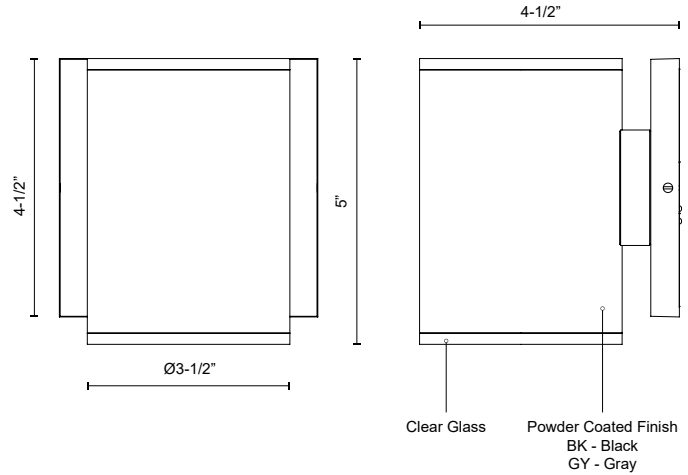

NORDIC EW3105

WALL

PROJECT

DESCRIPTION

High powered LED exterior single light wall mount fixture, die-cast aluminum housing molded into a cylinder shape with in powder coated black and gray finishes. Concealed inside is our 120V AC LED technology with a tempered glass diffuser radiating light either upward or downward depending how it is mounted on the wall. Certified ETL wet location listed and is available in different sizes and two light options.

EW3105-BK
Black

EW3105-GY
Gray

SPECIFICATION DETAILS

* For custom options, consult factory for details.

Fixture Dimensions	D3-1/2" x H5" x E4-1/2"
Light Source	AC LED Module
Wattage	10W
Total Lumens	850lm
Delivered Lumens	634lm*
Voltage	120V
Color Temperature	3000K
CRI (Ra)	90CRI
Optional Color Temps	2700K - 5000K Available, Minimum Order Quantities Apply
LED Rated Life	50,000 hours
Dimming	100% - 10%, ELV Dimmer (Not Included)
Glass Details	Clear Glass
Diffuser Details	Anodized Parabolic Multi-Faceted Aluminum Reflector
Location	Wet
Warranty	5 Years
Canopy Dimensions	W4-1/2" x H4-1/2" x E1/2"