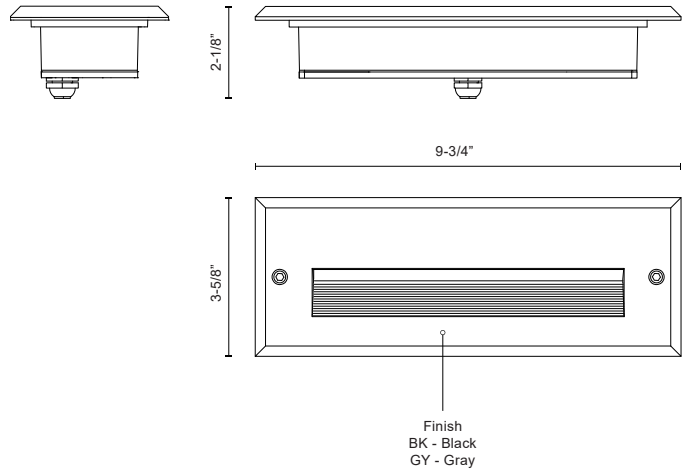

**NEWPORT
ER72410
STEP LIGHTS**

PROJECT

ER72410-BK
Black

ER72410-GY
Gray

SPECIFICATION DETAILS

Fixture Dimensions	W9-3/4" x H3-5/8" x E2-1/8"
Light Source	AC LED Module
Wattage	9W
Total Lumens	600lm
Delivered Lumens	BK-200lm; GY-400lm*;
Voltage	120V
Color Temperature	3000K
CRI (Ra)	90CRI
Optional Color Temps	2700K - 5000K Available, Minimum Order Quantities Apply
LED Rated Life	50,000 hours
Dimming	100% - 10%, ELV Dimmer (Not Included)
Illumination Direction	Down
Mounting Style	Wall Mount, Down Only
Material	Aluminum
Glass Details	Frosted Glass
Back Box Details	ER72410-CBOX (Wet Location) (Sold Separately); ER72410-MBOX (Dry Location) (Sold Separately);
ADA Compliant	Yes
Location	Wet
Paint Finish	BK02; GY01;

* For custom options, consult factory for details.

* For warranty information, please visit www.kuzcolighting.com/warranty

DESCRIPTION

This exterior recessed light is a classic, rectangle-shaped 10 inch long die-cast aluminum recessed light and utilizes LED light sources. The housing is designed to light an exterior or interior staircase or any other area that calls for a lighting from a concealed aperture. Choose from black or gray powder coat. Requires either back-box with fixture ER72410-MBOX (Dry Location) or ER72410-CBOX(Wet Location). Back-box sold separately.