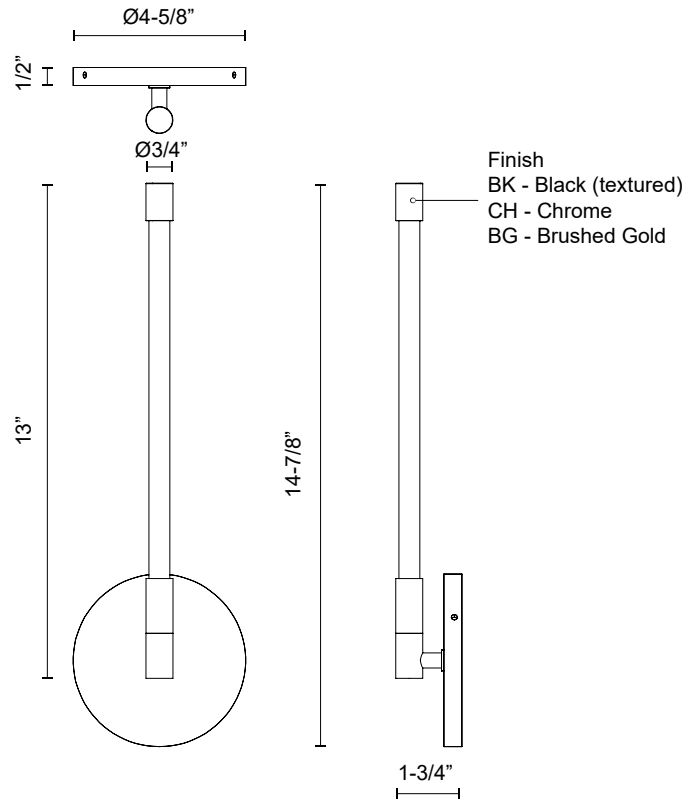

## SPECIFICATION DETAILS

\* For custom options, consult factory for details.

<b>Fixture Dimensions</b>	W3/4" x H14-7/8" x E1-3/4"
<b>Light Source</b>	LED with DC Driver
<b>Wattage</b>	6W
<b>Total Lumens</b>	630lm
<b>Delivered Lumens</b>	CH-402lm
<b>Voltage</b>	120V
<b>Color Temperature</b>	2700K
<b>CRI (Ra)</b>	90CRI
<b>Optional Color Temps</b>	2700K - 5000K Available, Minimum Order Quantities Apply
<b>LED Rated Life</b>	50,000 hours
<b>Dimming</b>	100% - 10%, TRIAC or ELV Dimmer (Not Included)
<b>Glass Details</b>	Clear Glass
<b>Location</b>	Dry
<b>Mounting Style</b>	All Orientation; Wall;
<b>Warranty</b>	5 Years
<b>ADA Compliant</b>	Yes
<b>Canopy Dimensions</b>	D4-5/8" x E1/2"

## DESCRIPTION

The Motif Collection is inspired by the multitude of configurations in which it can create. Each fixture is comprised of thin lines of light in a refractive cylinder, creating both clean lines and modern elegance. This collection features the latest in modern LED filament technology, creating a warm glow of light throughout each fixture that is both vintage and modern at once.