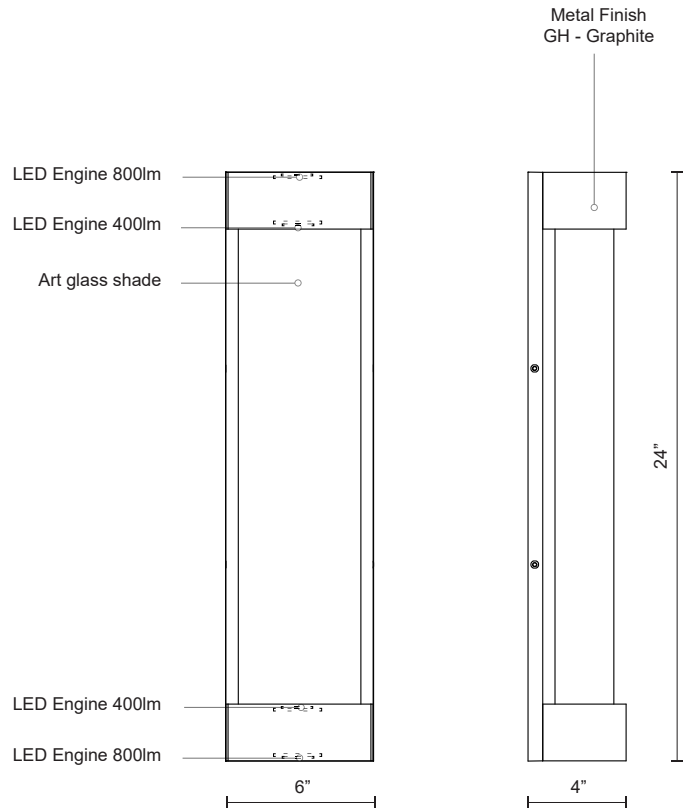

MOONDEW EW7024-GH

WALL

PROJECT

DESCRIPTION

This surface mount exterior wall light combines hand-crafted glass and metal elements. Available in various lengths, this formed aluminum and art glass light glows internally to showcase the texture. While rated for exterior use, it will also look wonderful mounted on an indoor wall. Additional lights at the top and the bottom of the fixture further illuminate your space.

SPECIFICATION DETAILS

* For custom options, consult factory for details.

Fixture Dimensions	W6" x H24" x E4"
Light Source	AC LED Module
Wattage	29W
Total Lumens	2400lm
Delivered Lumens	GH-1572lm
Voltage	120V
Color Temperature	3000K
CRI (Ra)	90CRI
Optional Color Temps	2700K - 5000K Available, Minimum Order Quantities Apply
LED Rated Life	50,000 hours
Dimming	100% - 10%, ELV Dimmer (Not Included)
Glass Details	Clear Textured Art Glass
Location	Wet
Illumination Direction	Up and Down
Mounting Style	All Orientation; Wall;
Warranty	5 Years
Finish Option(s)	Graphite