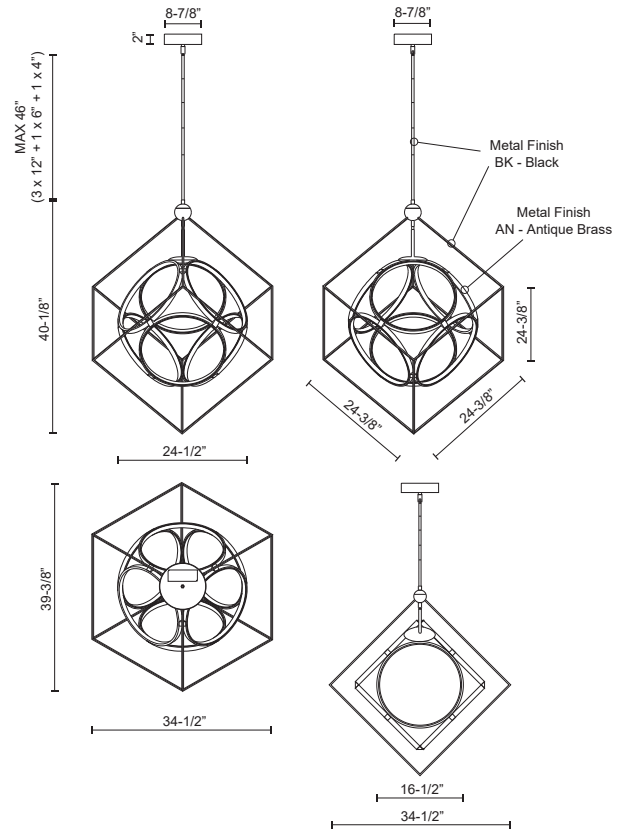

MONZA
CH19234
CHANDELIERS

PROJECT

CH19234-BK/AN
Black/Antique Brass

SPECIFICATION DETAILS

* For custom options, consult factory for details.

Fixture Dimensions	L34-1/2" x W39-3/8" x H40-1/8"
Light Source	LED with DC Driver
Wattage	106W
Total Lumens	7800lm
Delivered Lumens	BK/AN-4700lm*
Voltage	120V
Color Temperature	3000K
CRI (Ra)	90CRI
Optional Color Temps	2700K - 5000K Available, Minimum Order Quantities Apply
LED Rated Life	50,000 hours
Dimming	100% - 10%, TRIAC or ELV Dimmer (Not Included)
Diffuser Details	White Acrylic Diffuser
Adjustable	Yes
Ceiling Adaptor	Yes, Up to 45°
Rod Length	46" Max (3x12" + 1x6" + 1x4")
Location	Dry
Warranty	5 Years
Canopy Dimensions	D8-7/8" x H2"

DESCRIPTION

Interconnecting aluminum rings within steel frame cube. Finely textured metallic and satin powder-coat finishes. Opal silicon circular diffusers. Up and down light. Custom options available.