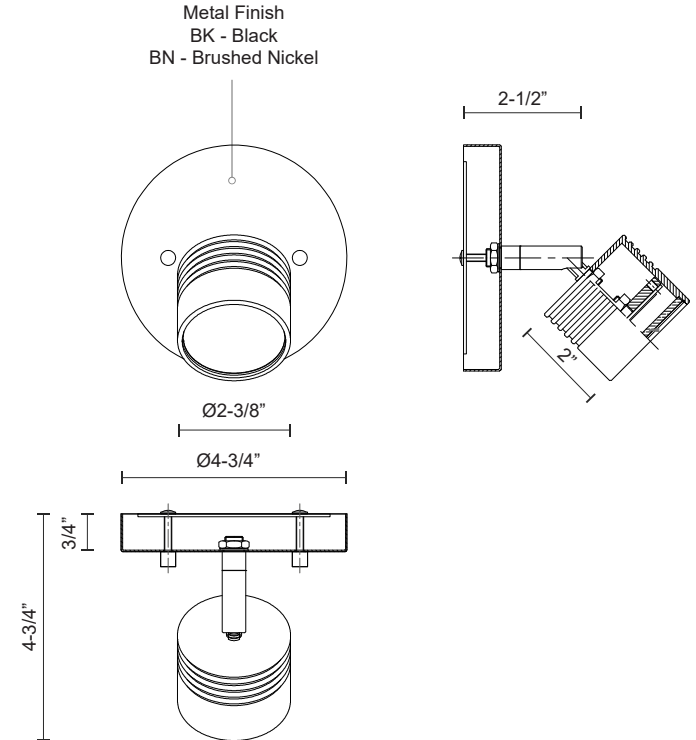

LYRA
TR10006
TRACK

PROJECT

DESCRIPTION

Modern LED single fixed track fixture with die cast aluminum head and frosted glass diffuser. Rotates horizontally 360 degrees and pivots vertically 90 degrees allowing the light to be directed to any desired angle. Metal finishes available in fine brushed nickel or enriched deep black and is equipped with our powerful 120V AC LED technology. Available in two, three and four head fixtures see series for full details.

TR10006-BN
Brushed Nickel

TR10006-BK
Black

SPECIFICATION DETAILS

* For custom options, consult factory for details.

Fixture Dimensions	D4-7/8" x H4-3/4"
Light Source	AC LED Module
Wattage	5W
Total Lumens	400lm
Delivered Lumens	BN-300lm
Voltage	120V
Color Temperature	3000K
CRI (Ra)	90CRI
Optional Color Temps	2700K - 5000K Available, Minimum Order Quantities Apply
LED Rated Life	50,000 hours
Dimming	100% - 10%, ELV Dimmer (Not Included)
Diffuser Details	Frosted Glass Diffuser
Location	Dry
Mounting Style	All Orientation; Ceiling and Wall;
Warranty	5 Years
Canopy Dimensions	D4-3/4" x H3/4"