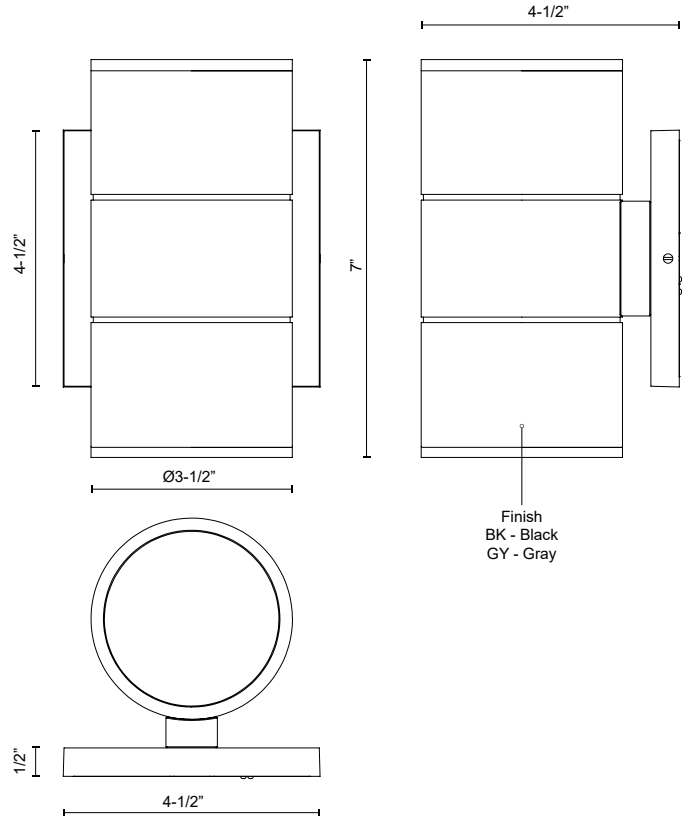

LUND EW3207

WALL

PROJECT

EW3207-GY
Gray

EW3207-BK
Black

SPECIFICATION DETAILS

Fixture Dimensions	D3-1/2" x H7" x E4-1/2"
Light Source	AC LED Module
Wattage	21W
Total Lumens	1700lm
Delivered Lumens	BK-1371lm; GY-1389lm;
Voltage	120V
Color Temperature	3000K
CRI (Ra)	90CRI
Optional Color Temps	2700K - 5000K Available, Minimum Order Quantities Apply
LED Rated Life	50,000 hours
Dimming	100% - 10%, ELV Dimmer (Not Included)
Diffuser Details	Parabolic Aluminum Reflector
Glass Details	Clear Glass
Location	Wet
Illumination Direction	Up and Down
Canopy Dimensions	W4-1/2" x H4-1/2" x E1/2"
Paint Finish	BK02; GY01;

* For custom options, consult factory for details.

* For warranty information, please visit www.kuzcolighting.com/warranty

DESCRIPTION

High powered LED exterior two light wall mount fixture, die-cast aluminum housing molded into a cylinder shape with in powder coated black or gray finishes. Concealed inside is our 120V AC LED technology with a tempered glass diffusers radiating light upward and downward against the wall where installed. Certified ETL wet location listed and is available in different sizes and one light options (see Nordic family for details).