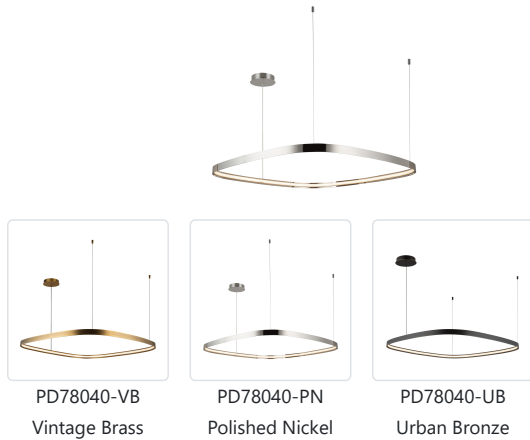

YUKON
PD78040
PENDANTS

PROJECT

DESCRIPTION

Yukon brings a timeless charm that transforms any room into a captivating centerpiece of contemporary design. The Yukon family offers both simplicity and versatility with its integrated LED technology and the choice of mounting options □ center canopy or offset canopy. Elevate your space with these exquisite chandeliers, available in our most luxurious finishes: vintage brass, urban bronze, or polished nickel.

- Luxury painted finishes
- Timeless, simple style
- Integrated LED, no need for bulbs
- Adjustable wire up to 120" length
- Perfect for living rooms, kitchens, dining rooms, and more

SPECIFICATION DETAILS

| | |
|---------------------------------|---|
| Fixture Dimensions | L39-1/4" x W39-1/4" x H1-1/2" |
| Light Source | LED with DC Driver |
| Wattage | 41W |
| Total Lumens | 2850lm |
| Delivered Lumens | PN-1600lm*; UB-1500lm*; VB-1650lm*; |
| Voltage | 120V |
| Color Temperature | 3000K |
| CRI (Ra) | 90CRI |
| Optional Color Temps | 2700K - 5000K Available, Minimum Order Quantities Apply |
| LED Rated Life | 50,000 hours |
| Dimming | 100% - 10%, TRIAC or ELV Dimmer (Not Included) |
| Diffuser Details | White Silicone Diffuser |
| Adjustable | Yes |
| Wire Length | 120" Max |
| Wire Type | Black Wire |
| Minimum Hang Height | 6" |
| Sloped Ceiling Adaptable | Yes |
| Location | Dry |
| Illumination Direction | Up/Down |
| CEC Title 24 JA8 | Yes, JA8-2022 |
| Canopy Dimensions | D7-7/8" x H1-5/8" |
| Material | Aluminum |
| Paint Finish | PN01; UB01; |