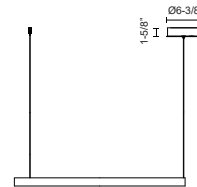

YUKON
PD78031
PENDANTS

PROJECT

SPECIFICATION DETAILS

Fixture Dimensions	L31-1/2" x W31-1/2" x H1-1/2"
Light Source	LED with DC Driver
Wattage	29W
Total Lumens	2000lm
Delivered Lumens	PN-1120lm*; UB-1050lm*; VB-1155lm*;
Voltage	120V
Color Temperature	3000K
CRI (Ra)	90CRI
Optional Color Temps	2700K - 5000K Available, Minimum Order Quantities Apply
LED Rated Life	50,000 hours
Dimming	100% - 10%, TRIAC or ELV Dimmer (Not Included)
Diffuser Details	White Silicone Diffuser
Adjustable	Yes
Wire Length	120" Max
Wire Type	Black Wire
Minimum Hang Height	6"
Sloped Ceiling Adaptable	Yes
Location	Dry
Illumination Direction	Up/Down
CEC Title 24 JA8	Yes, JA8-2022
Canopy Dimensions	D6-3/8" x H1-5/8"
Material	Aluminum
Paint Finish	PN01; UB01; VB01;

* For custom options, consult factory for details.
* For warranty information, please visit www.kuzcolighting.com/warranty

DESCRIPTION

Yukon brings a timeless charm that transforms any room into a captivating centerpiece of contemporary design. The Yukon family offers both simplicity and versatility with its integrated LED technology and the choice of mounting options □ center canopy or offset canopy. Elevate your space with these exquisite chandeliers, available in our most luxurious finishes: vintage brass, urban bronze, or polished nickel.

- Luxury painted finishes
- Timeless, simple style
- Integrated LED, no need for bulbs
- Adjustable wire up to 120" length
- Perfect for living rooms, kitchens, dining rooms, and more

KUZCO

CANADA: 19054 28TH AVENUE - SURREY, BC V3Z 6M3
USA: 3035 E. LONE MOUNTAIN ROAD - LAS VEGAS, NV 89081

WWW.KUZCOLIGHTING.COM

© 2024 KUZCO LIGHTING. ALL RIGHTS RESERVED.

COMMENT