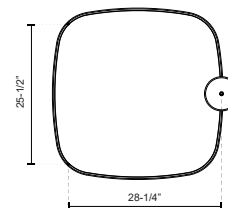

YUKON
PD78031
PENDANTS

PROJECT

SPECIFICATION DETAILS

Fixture Dimensions	L31-1/2" x W31-1/2" x H1-1/2"
Light Source	LED with DC Driver
Wattage	29W
Total Lumens	2000lm
Delivered Lumens	PN-1120lm*; UB-1050lm*; VB-1155lm*;
Voltage	120V
Color Temperature	3000K
CRI (Ra)	90CRI
Optional Color Temps	2700K - 5000K Available, Minimum Order Quantities Apply
LED Rated Life	50,000 hours
Dimming	100% - 10%, TRIAC or ELV Dimmer (Not Included)
Diffuser Details	White Silicone Diffuser
Adjustable	Yes
Wire Length	120" Max
Wire Type	Black Wire
Minimum Hang Height	6"
Sloped Ceiling Adaptable	Yes
Location	Dry
Illumination Direction	Up/Down
CEC Title 24 JA8	Yes, JA8-2022
Canopy Dimensions	D6-3/8" x H1-5/8"
Material	Aluminum
Paint Finish	PN01; UB01; VB01;

* For custom options, consult factory for details.
* For warranty information, please visit www.kuzcolighting.com/warranty

DESCRIPTION

Yukon brings a timeless charm that transforms any room into a captivating centerpiece of contemporary design. The Yukon family offers both simplicity and versatility with its integrated LED technology and the choice of mounting options □ center canopy or offset canopy. Elevate your space with these exquisite chandeliers, available in our most luxurious finishes: vintage brass, urban bronze, or polished nickel.

- Luxury painted finishes
- Timeless, simple style
- Integrated LED, no need for bulbs
- Adjustable wire up to 120" length
- Perfect for living rooms, kitchens, dining rooms, and more

KUZCO

CANADA: 19054 28TH AVENUE - SURREY, BC V3Z 6M3
USA: 3035 E. LONE MOUNTAIN ROAD - LAS VEGAS, NV 89081

WWW.KUZCOLIGHTING.COM

© 2024 KUZCO LIGHTING. ALL RIGHTS RESERVED.

COMMENT