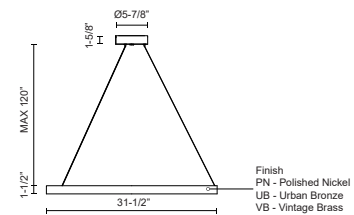

Side Canopy Option