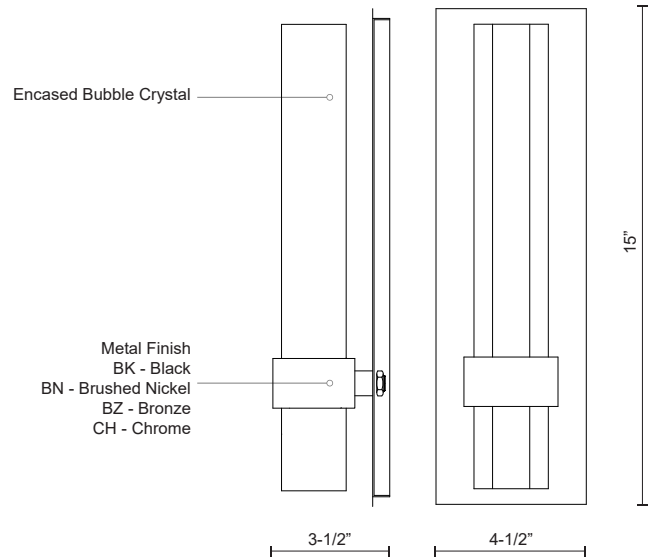

Fixture Dimensions	W4-1/2" x H15" x E3-1/2"
Light Source	AC LED Module
Wattage	11W
Total Lumens	800lm
Delivered Lumens	CH-354lm
Voltage	120V
Color Temperature	3000K
CRI (Ra)	90CRI
Optional Color Temps	2700K - 5000K Available, Minimum Order Quantities Apply
LED Rated Life	50,000 hours
Dimming	100% - 10%, ELV Dimmer (Not Included)
Crystal Details	Clear Encased Bubble Crystal
ADA Compliant	Yes
Location	Dry
Illumination Direction	Up and Down
Mounting Style	All Orientation; Wall;
CEC Title 24 JA8	Yes, JA8-2022
Canopy Dimensions	W4-1/2" x H15" x E7/8"

* For custom options, consult factory for details.

* For warranty information, please visit www.kuzcolighting.com/warranty

DESCRIPTION

This grand LED wall sconce has a bold but dazzling design to it. With two slender hexagonal shaped crystals encased with bubbles when lit it sparkles a unique pattern against the wall and lights up the surrounding area evenly. Available in brushed nickel, polished chrome, or bronze metal details and comes equipped with our powerful 120V AC LED technology