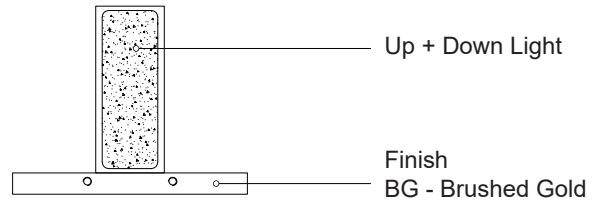

VISTA WS22109-BG

WALL

PROJECT

WS22109-BG
Brushed Gold

SPECIFICATION DETAILS

Fixture Dimensions	W1-1/8" x H5-1/2" x E3-1/2"
Light Source	AC LED Module
Wattage	7W
Total Lumens	505lm
Delivered Lumens	BG-362lm
Voltage	120V
Color Temperature	3000K
CRI (Ra)	90CRI
Optional Color Temps	2700K - 5000K Available, Minimum Order Quantities Apply
LED Rated Life	50,000 hours
Dimming	100% - 10%, ELV Dimmer (Not Included)
Glass Details	Clear Glass
ADA Compliant	Yes
Location	Dry
Illumination Direction	Up and Down
Mounting Style	All Orientation; Wall;
Canopy Dimensions	W4-1/4" x H8-5/8" x E1/4"

* For custom options, consult factory for details.

* For warranty information, please visit www.kuzcolighting.com/warranty

DESCRIPTION

The distinctly minimal Vista sconce is composed of perpendicular proportional planes. Open at both ends the extruded rectangle emanates a crisp V-shaped light pattern up and down. The excellent craftsmanship is prominently displayed with the simplicity of form. The curated selection of fine finishes allow the fixture to accent a space with color and texture or blend into the environment.