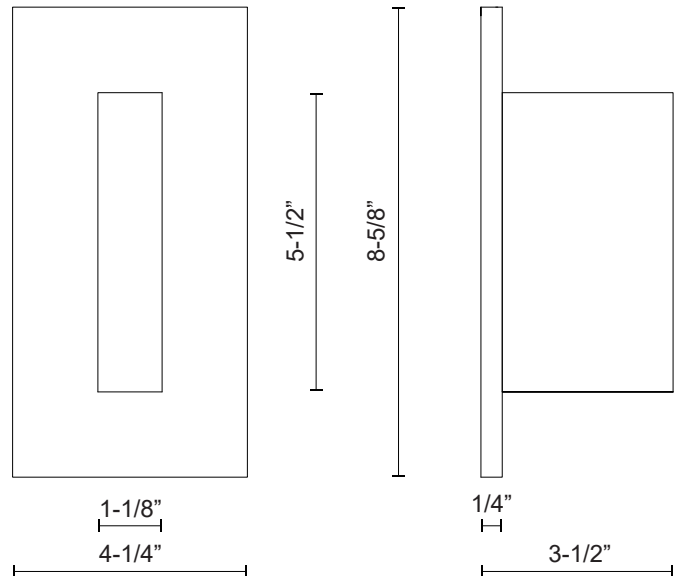

VISTA WS22109-BG

WALL

PROJECT

WS22109-BG
Brushed Gold

SPECIFICATION DETAILS

Fixture Dimensions	W1-1/8" x H5-1/2" x E3-1/2"
Light Source	AC LED Module
Wattage	7W
Total Lumens	505lm
Delivered Lumens	BG-362lm
Voltage	120V
Color Temperature	3000K
CRI (Ra)	90CRI
Optional Color Temps	2700K - 5000K Available, Minimum Order Quantities Apply
LED Rated Life	50,000 hours
Dimming	100% - 10%, ELV Dimmer (Not Included)
Glass Details	Clear Glass
ADA Compliant	Yes
Location	Dry
Illumination Direction	Up and Down
Mounting Style	All Orientation; Wall;
Canopy Dimensions	W4-1/4" x H8-5/8" x E1/4"

* For custom options, consult factory for details.

* For warranty information, please visit www.kuzcolighting.com/warranty

DESCRIPTION

The distinctly minimal Vista sconce is composed of perpendicular proportional planes. Open at both ends the extruded rectangle emanates a crisp V-shaped light pattern up and down. The excellent craftsmanship is prominently displayed with the simplicity of form. The curated selection of fine finishes allow the fixture to accent a space with color and texture or blend into the environment.