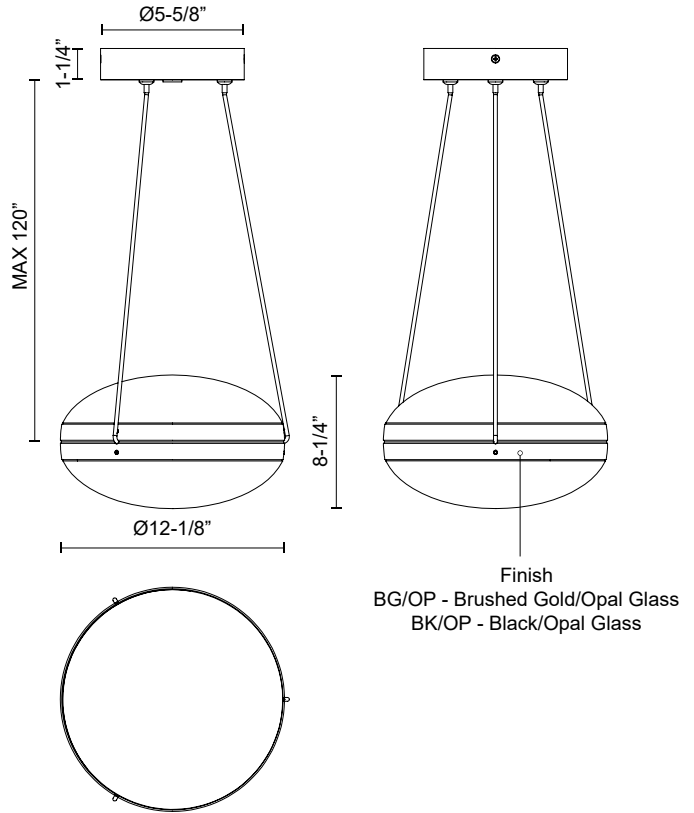

VIRGO
PD76312
PENDANTS

PROJECT

SPECIFICATION DETAILS

Fixture Dimensions	D12-1/8" x H8-1/4"
Light Source	LED with DC Driver
Wattage	29W
Total Lumens	2450lm
Delivered Lumens	BG/OP-1337lm; BK/OP-1283lm;
Voltage	120V
Color Temperature	3000K
CRI (Ra)	90CRI
Optional Color Temps	2700K - 5000K Available, Minimum Order Quantities Apply
LED Rated Life	50,000 hours
Dimming	100% - 10%, TRIAC or ELV Dimmer (Not Included)
Diffuser Details	Frosted Interior Acrylic
Glass Details	Clear External Glass
Adjustable	Yes
Wire Length	120" Max
Wire Type	Black
Minimum Hang Height	15"
Sloped Ceiling Adaptable	Yes
Location	Dry
Illumination Direction	Up/Down
CEC Title 24 JA8	Yes, JA8-2022
Canopy Dimensions	D5-5/8" x H1-1/4"

* For custom options, consult factory for details.

* For warranty information, please visit www.kuzcolighting.com/warranty

DESCRIPTION

The Virgo Collection's striking resemblance to a space vessel will have all eyes on it no matter where it finds its home. The beautifully clear, curved exterior glass showcases the soft frosted internal diffuser in a way that makes you feel as though you're staring into the interior of a spacecraft coasting through the galaxy. With two stunning finishes available, you can create a one-of-a-kind lighting area in any space.

KUZCO

CANADA: 19054 28TH AVENUE - SURREY, BC V3Z 6M3
USA: 3035 E. LONE MOUNTAIN ROAD - LAS VEGAS, NV 89081

WWW.KUZCOLIGHTING.COM

© 2023 KUZCO LIGHTING. ALL RIGHTS RESERVED.

COMMENT