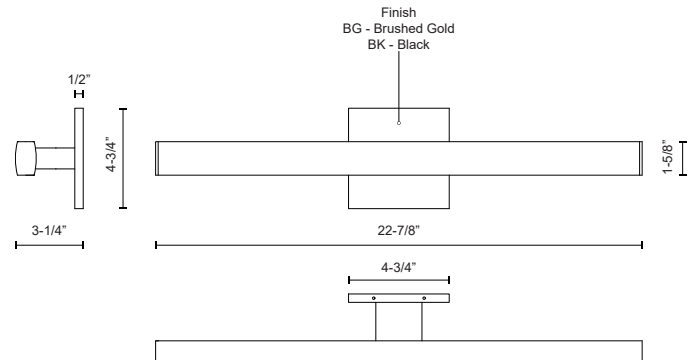

* For custom options, consult factory for details.

* For warranty information, please visit www.kuzcolighting.com/warranty

DESCRIPTION

Introducing Vera, a sleek and modern series of wall/vanity lights that seamlessly embodies our brand's signature style. Crafted with precision, these fixtures feature integrated LED technology that bathes your space in a harmonious, dual-sided illumination, emanating from its slim rectangular frame. The versatility of Vera knows no bounds, as it can be effortlessly mounted either horizontally or vertically to suit your design vision.

- Slim, modern rectangular vanity fixture
- Brushed Gold or Matte Black finishes
- LED, no need for bulbs
- Illumination from both sides of body
- Can be mounted horizontal or vertical
- Damp rated for bathroom use

KUZCO

CANADA: 19054 28TH AVENUE - SURREY, BC V3Z 6M3

USA: 3035 E. LONE MOUNTAIN ROAD - LAS VEGAS, NV 89081

WWW.KUZCOLIGHTING.COM

© 2024 KUZCO LIGHTING. ALL RIGHTS RESERVED.

COMMENT