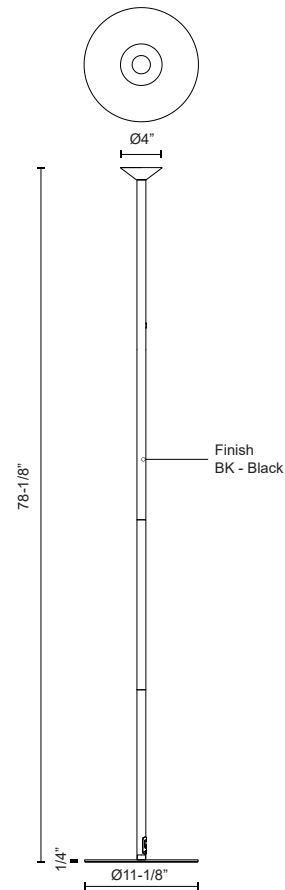

VALOR FL12168

LAMPS

PROJECT

SPECIFICATION DETAILS

Fixture Dimensions	D4" x H78-1/8"
Light Source	LED
Wattage	15W
Total Lumens	910lm
Delivered Lumens	550lm
Voltage	120V
Color Temperature	3000K
CRI (Ra)	90CRI
Optional Color Temps	2700K - 5000K Available, Minimum Order Quantities Apply
LED Rated Life	50,000 hours
Dimming	Touch dimmer
Diffuser Details	Frosted Acrylic
Shade Details	Aluminum Shade
Wire Length	72"
Wire Type	Black Wire
Location	Dry
Illumination Direction	Up
Base Dimensions	D11-1/8" x H1/4"
Material	Aluminum + Steel
Paint Finish	BK01

* For custom options, consult factory for details.

* For warranty information, please visit www.kuzcolighting.com/warranty

DESCRIPTION

Valor is a fresh take on a classic torchiere style lamp. Providing ample upwards illumination without the heat, this LED spotlight lamp will create stunning ambiance in any space. Available in our signature Matte Black finish.

- Mini upward facing triangular shade
- Up light only
- Easy on/off tap switch
- Perfect for living rooms, bedrooms, and more
- Matte Black finish

KUZCO

CANADA: 19054 28TH AVENUE - SURREY, BC V3Z 6M3

USA: 3035 E. LONE MOUNTAIN ROAD - LAS VEGAS, NV 89081

WWW.KUZCOLIGHTING.COM

© 2024 KUZCO LIGHTING. ALL RIGHTS RESERVED.

COMMENT