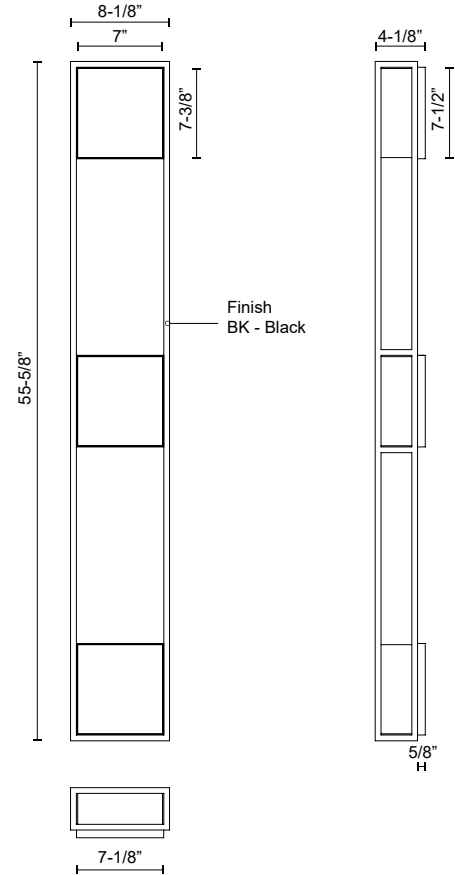

VAIL EW72355

WALL

PROJECT

SPECIFICATION DETAILS

Fixture Dimensions	W8-1/8" x H55-5/8" x E4-1/8"
Light Source	AC LED Module
Wattage	47W
Total Lumens	3700lm
Delivered Lumens	1700lm*
Voltage	120V
Color Temperature	3000K
CRI (Ra)	90CRI
Optional Color Temps	2700K - 5000K Available, Minimum Order Quantities Apply
LED Rated Life	50,000 hours
Dimming	100% - 10%, ELV Dimmer (Not Included)
Glass Details	Clear Exterior White Interior Glass
Location	Wet
Illumination Direction	Front
Mounting Style	All Orientation

* For custom options, consult factory for details.

* For warranty information, please visit www.kuzcolighting.com/warranty

DESCRIPTION

Luxe lighting that will make your home stand out is what the Vail Collection offers. The geometric design provides a simple yet elegant approach to lighting the exterior or interior of your home. Each size can be mounted horizontally or vertically, allowing you to create an extraordinary lighting arrangement.

KUZCO

CANADA: 19054 28TH AVENUE - SURREY, BC V3Z 6M3

USA: 3035 E. LONE MOUNTAIN ROAD - LAS VEGAS, NV 89081

WWW.KUZCOLIGHTING.COM

© 2023 KUZCO LIGHTING. ALL RIGHTS RESERVED.

COMMENT