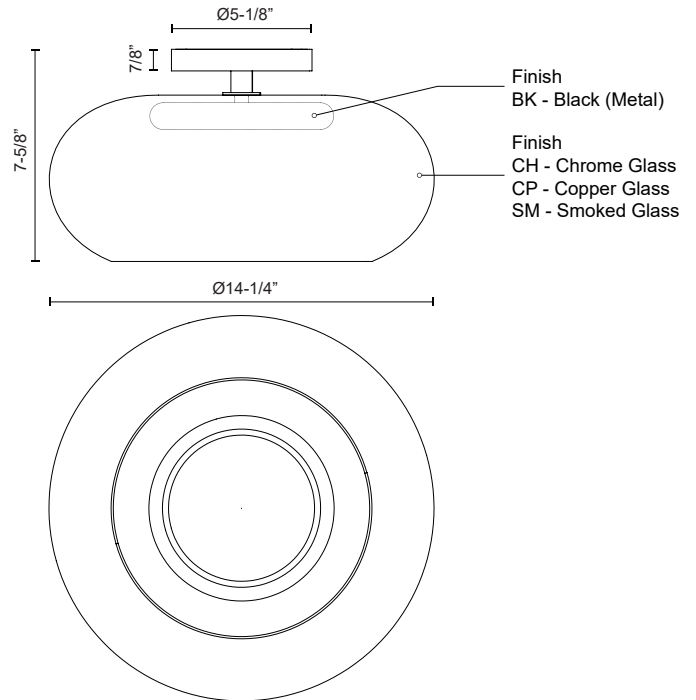

TRINITY SF62014

SEMI FLUSH

PROJECT

SF62014-BK/CH
Black/Chrome

SF62014-BK/CP
Black/Copper

SF62014-BK/SM
Black/Smoked

SPECIFICATION DETAILS

Fixture Dimensions	D14-1/4" x H7-5/8"
Light Source	AC LED Module
Wattage	21W
Total Lumens	1840lm
Delivered Lumens	BK/CH-560lm; BK/CP-665lm; BK/SM-970lm;
Voltage	120V
Color Temperature	3000K
CRI (Ra)	90CRI
Optional Color Temps	2700K - 5000K Available, Minimum Order Quantities Apply
LED Rated Life	50,000 hours
Dimming	100% - 10%, ELV Dimmer (Not Included)
Shade Details	Smoked or Metallic Finish Glass Shade
Location	Dry
Canopy Dimensions	D5-1/8" x H7/8"

* For custom options, consult factory for details.

* For warranty information, please visit www.kuzcolighting.com/warranty

DESCRIPTION

A trio of modern and trendy glass finishes make up the endless possibilities of the Trinity collection. Available in multiple pendant shapes and a stunning semi-flush configuration, the Trinity's versatility and standout finishes are sure to be a hit in any space.