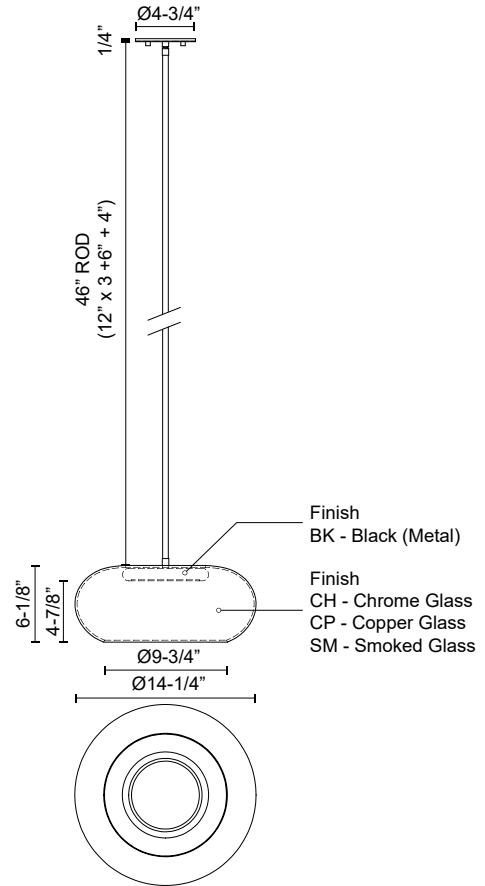

TRINITY PD62014

PENDANTS

PROJECT

SPECIFICATION DETAILS

Fixture Dimensions	D14-1/4" x H6-1/8"
Light Source	AC LED Module
Wattage	21W
Total Lumens	1700lm
Delivered Lumens	BK/CH-560lm; BK/CP-665lm; BK/SM-970lm;
Voltage	120V
Color Temperature	3000K
CRI (Ra)	90CRI
Optional Color Temps	2700K - 5000K Available, Minimum Order Quantities Apply
LED Rated Life	50,000 hours
Dimming	100% - 10%, ELV Dimmer (Not Included)
Diffuser Details	Frosted acrylic diffuser
Shade Details	Smoked or Metallic Finish Glass Shade
Adjustable	Yes
Rod Length	46" Max (3x12" + 1x6" + 1x4")
Wire Length	60"
Minimum Hang Height	12"
Location	Dry
Canopy Dimensions	D4-3/4" x H1/4"

* For custom options, consult factory for details.

* For warranty information, please visit www.kuzcolighting.com/warranty

DESCRIPTION

Available in multiple glass shade style and finishes, the Trinity collection has endless style options when paired with Clear, Copper, Chrome, or Smoke Glass finishes. It is the perfect mix of stylish and classic for any space.

KUZCO

CANADA: 19054 28TH AVENUE - SURREY, BC V3Z 6M3

USA: 3035 E. LONE MOUNTAIN ROAD - LAS VEGAS, NV 89081

WWW.KUZCOLIGHTING.COM

© 2021 KUZCO LIGHTING. ALL RIGHTS RESERVED.

COMMENT