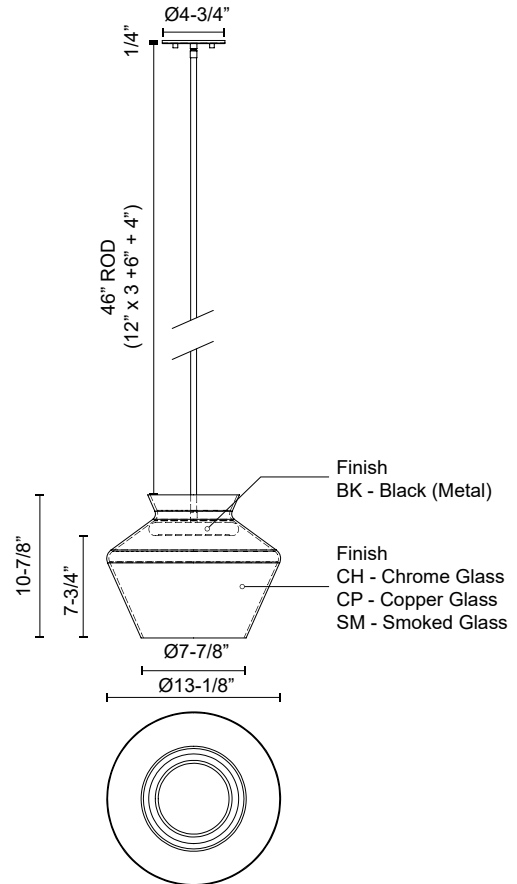

TRINITY PD62013

PENDANTS

PROJECT

SPECIFICATION DETAILS

Fixture Dimensions	D13-1/8" x H10-7/8"
Light Source	AC LED Module
Wattage	21W
Total Lumens	1700lm
Delivered Lumens	BK/CH-685lm*; BK/CP-815lm*; BK/SM-1186lm;
Voltage	120V
Color Temperature	3000K
CRI (Ra)	90CRI
Optional Color Temps	2700K - 5000K Available, Minimum Order Quantities Apply
LED Rated Life	50,000 hours
Dimming	100% - 10%, ELV Dimmer (Not Included)
Diffuser Details	Frosted acrylic diffuser
Shade Details	Smoked or Metallic Finish Glass Shade
Adjustable	Yes
Rod Length	46" Max (3x12" + 1x6" + 1x4")
Wire Length	60"
Minimum Hang Height	15"
Location	Dry
Canopy Dimensions	D4-3/4" x H1/4"

* For custom options, consult factory for details.

* For warranty information, please visit www.kuzcolighting.com/warranty

DESCRIPTION

Available in multiple glass shade style and finishes, the Trinity collection has endless style options when paired with Clear, Copper, Chrome, or Smoke Glass finishes. It is the perfect mix of stylish and classic for any space.

KUZCO

CANADA: 19054 28TH AVENUE - SURREY, BC V3Z 6M3

USA: 3035 E. LONE MOUNTAIN ROAD - LAS VEGAS, NV 89081

WWW.KUZCOLIGHTING.COM

© 2021 KUZCO LIGHTING. ALL RIGHTS RESERVED.

COMMENT