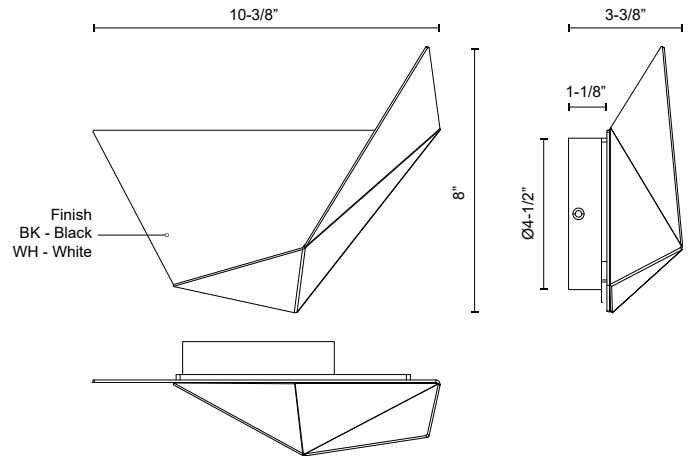

TARO WS70410

WALL

PROJECT

WS70410-WH
White

WS70410-BK
Black

SPECIFICATION DETAILS

Fixture Dimensions	W10-3/8" x H8" x E3-3/8"
Light Source	LED with DC Driver
Wattage	8W
Total Lumens	510lm
Delivered Lumens	BK-94lm; WH-301lm;
Voltage	120V
Color Temperature	3000K
CRI (Ra)	90CRI
Optional Color Temps	2700K - 5000K Available, Minimum Order Quantities Apply
LED Rated Life	50,000 hours
Dimming	100% - 10%, TRIAC or ELV Dimmer (Not Included)
ADA Compliant	Yes
Location	Dry
Illumination Direction	Downlight
Mounting Style	All Orientation; Wall;
CEC Title 24 JA8	Yes, JA8-2022
Canopy Dimensions	D4-1/2" x H1-1/8"

* For custom options, consult factory for details.

* For warranty information, please visit www.kuzcolighting.com/warranty

DESCRIPTION

The Taro Collection aims for high impact using minimal elements. With angular shapes molded dimensionally, this collection is simple yet statement making. Available in black or white finishes.