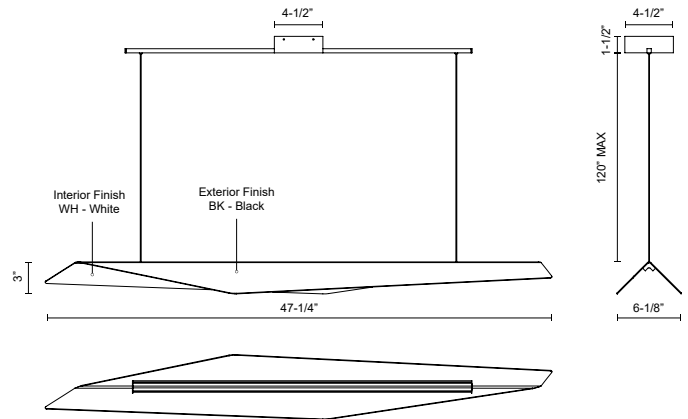

TARO LP70548

PENDANTS

PROJECT

DESCRIPTION

The Taro Collection aims for high impact using minimal elements. With angular shapes molded dimensionally, this collection is simple yet statement making. Available in black or white finishes.

SPECIFICATION DETAILS

Fixture Dimensions	L47-1/4" x W6-1/8" x H3"
Light Source	LED with DC Driver
Wattage	41W
Total Lumens	3390lm
Delivered Lumens	1350lm*
Voltage	120V
Color Temperature	3000K
CRI (Ra)	90CRI
Optional Color Temps	2700K - 5000K Available, Minimum Order Quantities Apply
LED Rated Life	50,000 hours
Dimming	100% - 10%, TRIAC or ELV Dimmer (Not Included)
Adjustable	Yes
Wire Length	120" Max
Wire Type	Black Coaxial Wire
Minimum Hang Height	8"
Sloped Ceiling Adaptable	Yes
Location	Dry
Canopy Dimensions	L4-1/2" x W4-1/2" x H1-1/2"
Finish Option(s)	Black/White