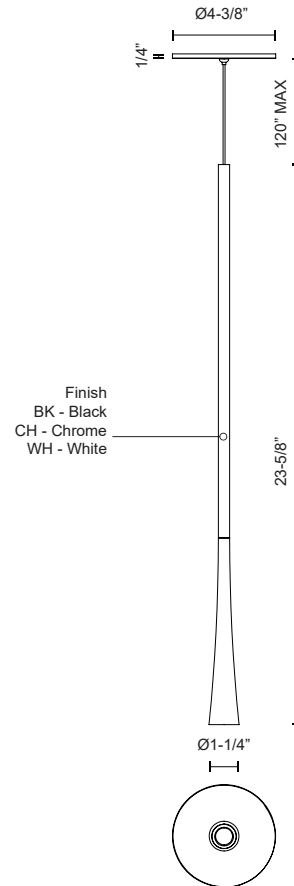

# TAPER PD15824

### SPECIFICATION DETAILS

<b>Fixture Dimensions</b>	D1-1/4" x H23-5/8"
<b>Light Source</b>	LED with DC Driver
<b>Wattage</b>	7W
<b>Total Lumens</b>	510lm
<b>Delivered Lumens</b>	BK-417lm; CH-434lm; WH-440lm;
<b>Voltage</b>	120V
<b>Color Temperature</b>	3000K
<b>CRI (Ra)</b>	90CRI
<b>Optional Color Temps</b>	2700K - 5000K Available, Minimum Order Quantities Apply
<b>LED Rated Life</b>	50,000 hours
<b>Dimming</b>	100% - 10%, TRIAC or ELV Dimmer (Not Included)
<b>Diffuser Details</b>	Acrylic Lens
<b>Adjustable</b>	Yes
<b>Wire Length</b>	120" Max
<b>Wire Type</b>	BK, CH - Black Coaxial Wire; WH - White Coaxial Wire;
<b>Minimum Hang Height</b>	28"
<b>Sloped Ceiling Adaptable</b>	Yes
<b>Location</b>	Dry
<b>CEC Title 24 JA8</b>	Yes, JA8-2022
<b>Canopy Dimensions</b>	D4-3/8" x H1/4"

### DESCRIPTION

Slightly offset from the suspension cable the die-cast aluminum body repeats linear verticality with an elongated stem that flows into the conical shade. Concealing functionality in an elegant form the X lamp head integrates an LED spot assembly simultaneously serving as heatsink. The exaggerated tubular length provides aesthetic detail while acting as hang straight. Available in several curated finishes.