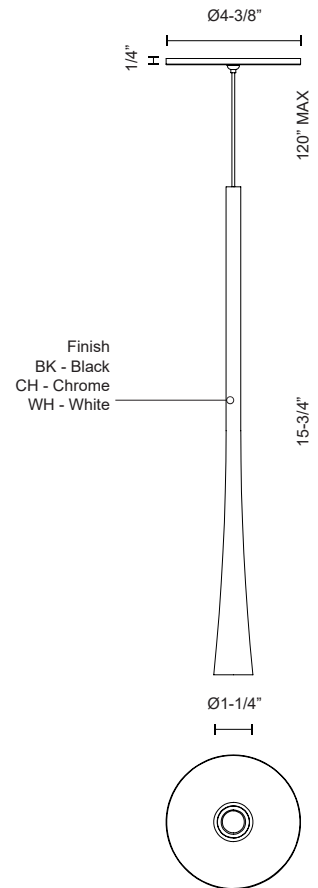

# TAPER PD15816

### SPECIFICATION DETAILS

<b>Fixture Dimensions</b>	D1-1/4" x H15-3/4"
<b>Light Source</b>	LED with DC Driver
<b>Wattage</b>	7W
<b>Total Lumens</b>	510lm
<b>Delivered Lumens</b>	BK-417lm; CH-434lm; WH-440lm;
<b>Voltage</b>	120V
<b>Color Temperature</b>	3000K
<b>CRI (Ra)</b>	90CRI
<b>Optional Color Temps</b>	2700K - 5000K Available, Minimum Order Quantities Apply
<b>LED Rated Life</b>	50,000 hours
<b>Dimming</b>	100% - 10%, TRIAC or ELV Dimmer (Not Included)
<b>Diffuser Details</b>	Acrylic Lens
<b>Adjustable</b>	Yes
<b>Wire Length</b>	120" Max
<b>Wire Type</b>	BK, CH - Black Coaxial Wire; WH - White Coaxial Wire;
<b>Minimum Hang Height</b>	20"
<b>Sloped Ceiling Adaptable</b>	Yes
<b>Location</b>	Dry
<b>CEC Title 24 JA8</b>	Yes, JA8-2022
<b>Canopy Dimensions</b>	D4-3/8" x H1/4"

### DESCRIPTION

Slightly offset from the suspension cable the die-cast aluminum body repeats linear verticality with an elongated stem that flows into the conical shade. Concealing functionality in an elegant form the X lamp head integrates an LED spot assembly simultaneously serving as heatsink. The exaggerated tubular length provides aesthetic detail while acting as hang straight. Available in several curated finishes.