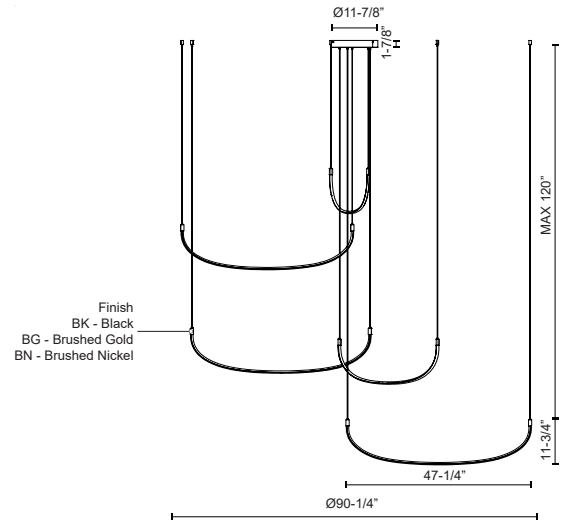

TALIS MP89590

PENDANTS

PROJECT

MP89590-BG
Brushed Gold

MP89590-BK
Black

MP89590-BN
Brushed Nickel

SPECIFICATION DETAILS

Fixture Dimensions	D90-1/4" x H11-3/4"
Light Source	LED with DC Driver
Wattage	118W
Total Lumens	10400lm
Delivered Lumens	BG-7680lm; BK-7386lm; WH-7728lm;
Voltage	120V
Color Temperature	3000K
CRI (Ra)	90CRI
Optional Color Temps	2700K - 5000K Available, Minimum Order Quantities Apply
LED Rated Life	50,000 hours
Dimming	100% - 10%, TRIAC or ELV Dimmer (Not Included)
Adjustable	Yes
Wire Length	120" Max
Wire Type	BG - Black Wire; BK - Black Wire; BN-Clear Wire;
Minimum Hang Height	16"
Sloped Ceiling Adaptable	Yes
Location	Dry
CEC Title 24 JA8	Yes, JA8-2022
Canopy Dimensions	D11-7/8" x H1-7/8"

* For custom options, consult factory for details.

* For warranty information, please visit www.kuzcolighting.com/warranty

DESCRIPTION

The Talis is a new take on a Kuzco classic. Forged as a simple yet organic "U" shaped bar of illumination, the Talis is minimal and stylish at the same time. When layered in three or five bars of illumination, the Talis creates a unique melody that is sure to be the statement of any space. Adjust each bar to the height and space you like with this versatile collection.