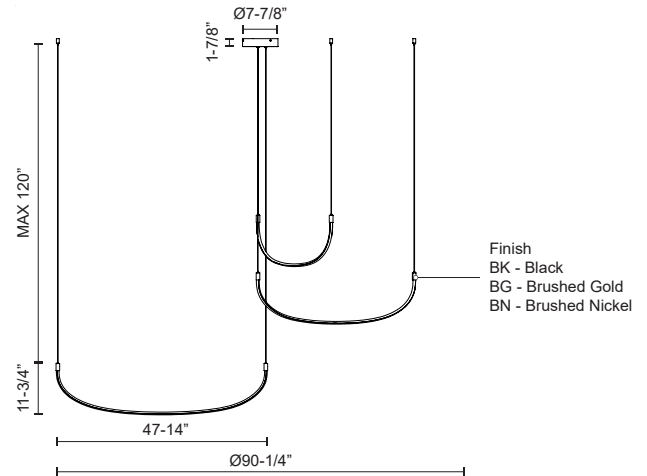

TALIS MP89390

PENDANTS

PROJECT

MP89390-BK
Black

MP89390-BG
Brushed Gold

MP89390-BN
Brushed Nickel

SPECIFICATION DETAILS

Fixture Dimensions	D90-1/4" x H11-3/4"
Light Source	LED with DC Driver
Wattage	70W
Total Lumens	6240lm
Delivered Lumens	BG-4608lm; BK-4432lm; WH-4637lm;
Voltage	120V
Color Temperature	3000K
CRI (Ra)	90CRI
Optional Color Temps	2700K - 5000K Available, Minimum Order Quantities Apply
LED Rated Life	50,000 hours
Dimming	100% - 10%, TRIAC or ELV Dimmer (Not Included)
Adjustable	Yes
Wire Length	120" Max
Wire Type	BG - Black Wire; BK - Black Wire; BN-Clear Wire;
Minimum Hang Height	16"
Sloped Ceiling Adaptable	Yes
Location	Dry
CEC Title 24 JA8	Yes, JA8-2022
Canopy Dimensions	D7-7/8" x H1-7/8"

* For custom options, consult factory for details.

* For warranty information, please visit www.kuzcolighting.com/warranty

DESCRIPTION

The Talis is a new take on a Kuzco classic. Forged as a simple yet organic "U" shaped bar of illumination, the Talis is minimal and stylish at the same time. When layered in three or five bars of illumination, the Talis creates a unique melody that is sure to be the statement of any space. Adjust each bar to the height and space you like with this versatile collection.