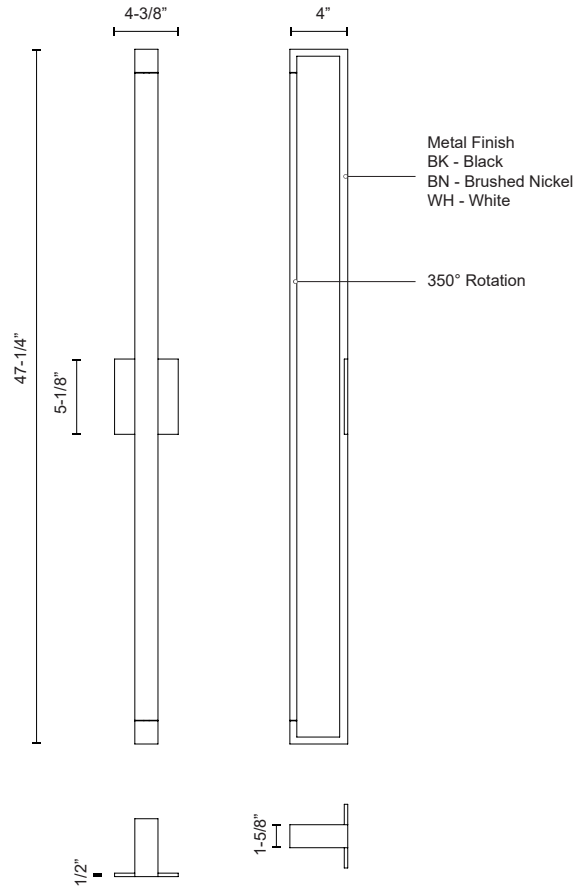

SWIVEL WS24348

WALL

PROJECT

SPECIFICATION DETAILS

Fixture Dimensions	W4-3/8" x H47-1/4" x E4"
Light Source	AC LED Module
Wattage	52W
Total Lumens	3655lm
Delivered Lumens	BK-2741lm; WH-3462lm*;
Voltage	120V
Color Temperature	3000K
CRI (Ra)	90CRI
Optional Color Temps	2700K - 5000K Available, Minimum Order Quantities Apply
LED Rated Life	50,000 hours
Dimming	100% - 10%, ELV Dimmer (Not Included)
Diffuser Details	Frosted acrylic diffuser
Location	Dry
Illumination Direction	Fontlight Illumination
Mounting Style	All Orientation; Wall;
Canopy Dimensions	W4-3/8" x H5-1/8" x E1/2"
Paint Finish	BK02; BN02; WH02;

* For custom options, consult factory for details.

* For warranty information, please visit www.kuzcolighting.com/warranty

DESCRIPTION

Rectangular machined aluminum heat-sink. Lightly textured powder-coat finish. Inset opal polymeric diffuser. Adjustable directional light with rotational arm. Custom options available.