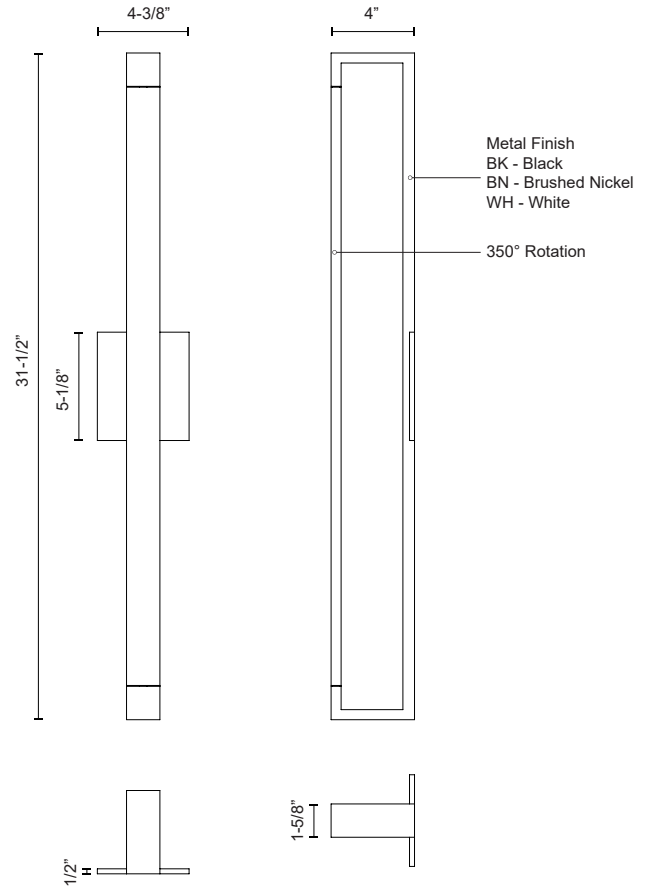

SWIVEL WS24332

WALL

PROJECT

WS24332-BN
Brushed Nickel

WS24332-BK
Black

WS24332-WH
White

SPECIFICATION DETAILS

Fixture Dimensions	W4-3/8" x H31-1/2" x E4"
Light Source	AC LED Module
Wattage	38W
Total Lumens	2890lm
Delivered Lumens	BK-2207lm; WH-2738lm*;
Voltage	120V
Color Temperature	3000K
CRI (Ra)	90CRI
Optional Color Temps	2700K - 5000K Available, Minimum Order Quantities Apply
LED Rated Life	50,000 hours
Dimming	100% - 10%, ELV Dimmer (Not Included)
Diffuser Details	Frosted acrylic diffuser
Location	Dry
Illumination Direction	Fontlight Illumination
Mounting Style	All Orientation; Wall;
Canopy Dimensions	W4-3/8" x H5-1/8" x E1/2"
Paint Finish	BK02; BN02; WH02;

* For custom options, consult factory for details.

* For warranty information, please visit www.kuzcolighting.com/warranty

DESCRIPTION

Rectangular machined aluminum heat-sink. Lightly textured powder-coat finish. Inset opal polymeric diffuser. Adjustable directional light with rotational arm. Custom options available.