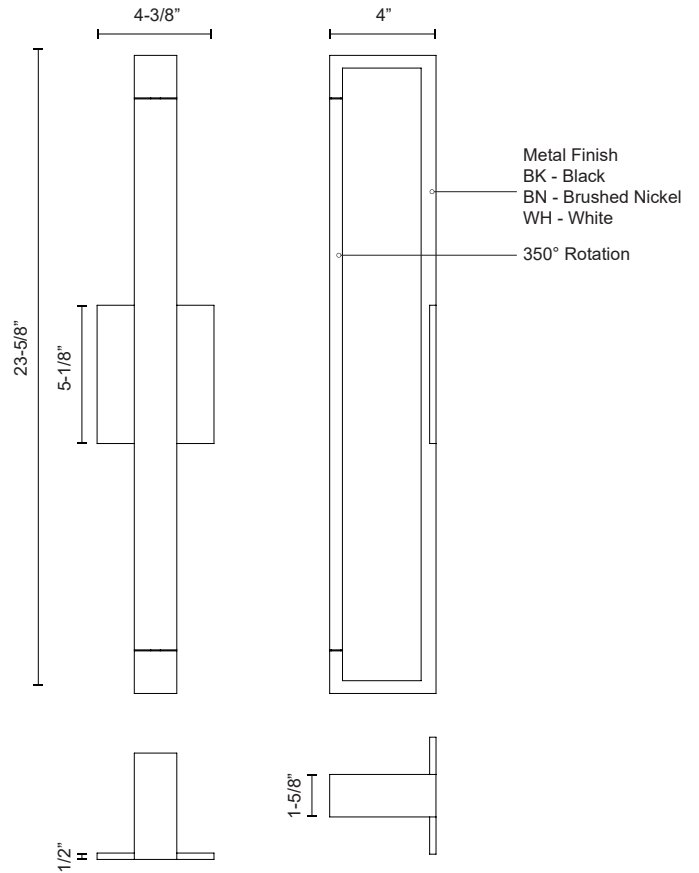

SWIVEL WS24324

WALL

PROJECT

WS24324-BN
Brushed Nickel

WS24324-BK
Black

WS24324-WH
White

SPECIFICATION DETAILS

Fixture Dimensions	W4-3/8" x H23-5/8" x E4"
Light Source	AC LED Module
Wattage	26W
Total Lumens	2125lm
Delivered Lumens	BK-1623lm*; WH-2013lm;
Voltage	120V
Color Temperature	3000K
CRI (Ra)	90CRI
Optional Color Temps	2700K - 5000K Available, Minimum Order Quantities Apply
LED Rated Life	50,000 hours
Dimming	100% - 10%, ELV Dimmer (Not Included)
Diffuser Details	Frosted acrylic diffuser
Location	Dry
Illumination Direction	Fontlight Illumination
Mounting Style	All Orientation; Wall;
Canopy Dimensions	W4-3/8" x H5-1/8" x E1/2"
Paint Finish	BK02; BN02; WH02;

* For custom options, consult factory for details.

* For warranty information, please visit www.kuzcolighting.com/warranty

DESCRIPTION

Rectangular machined aluminum heat-sink. Lightly textured powder-coat finish. Inset opal polymeric diffuser. Adjustable directional light with rotational arm. Custom options available.