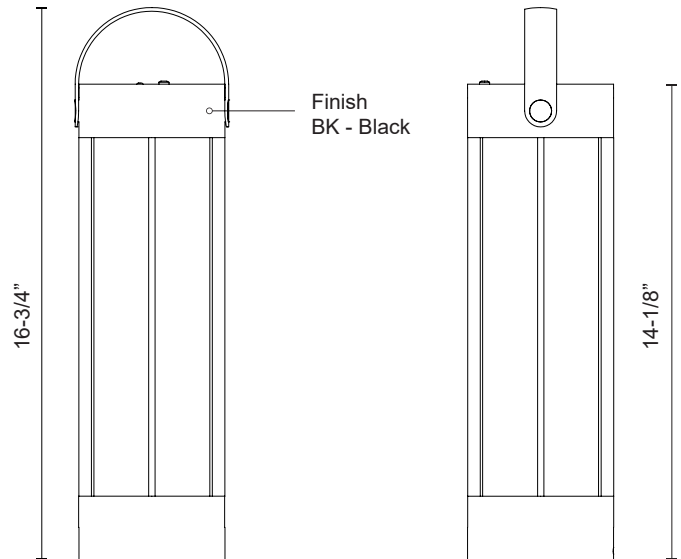

SUARA
EL17614
TABLE LAMP

PROJECT

DESCRIPTION

The Suara collection is the perfect outdoor companion for your evening soiree. With a simple, forged aluminum and glass body, this collection suits any design sensibility. The Suara can be charged using solar energy or with charger. Place Suara in direct sunlight with panel facing upwards to charge during the day.

SPECIFICATION DETAILS

Fixture Dimensions	D4-3/4" x H16-3/4"
Wattage	3W
Total Lumens	240lm
Delivered Lumens	150lm*
Voltage	120V
Color Temperature	3000K
CRI (Ra)	90CRI
Optional Color Temps	2700K - 5000K Available, Minimum Order Quantities Apply
Location	Wet
Paint Finish	BK02

* For custom options, consult factory for details.
* For warranty information, please visit www.kuzcolighting.com/warranty

KUZCO

CANADA: 19054 28TH AVENUE - SURREY, BC V3Z 6M3
USA: 3035 E. LONE MOUNTAIN ROAD - LAS VEGAS, NV 89081

WWW.KUZCOLIGHTING.COM

© 2022 KUZCO LIGHTING. ALL RIGHTS RESERVED.

COMMENT