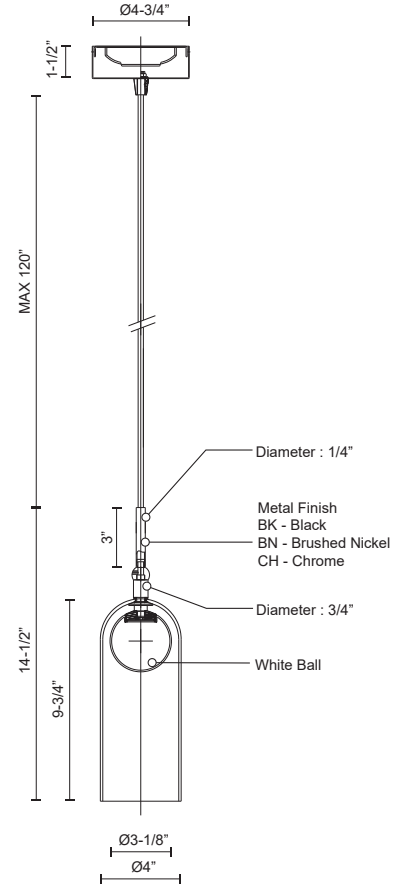

STYLO PD19804

PENDANTS

PROJECT

PD19804-BN
Brushed Nickel

PD19804-BK
Black

PD19804-CH
Chrome

SPECIFICATION DETAILS

Fixture Dimensions	D4" x H14-1/2"
Light Source	LED with DC Driver
Wattage	8W
Total Lumens	600lm
Delivered Lumens	BK-521lm; BN-530lm*; CH-530lm*;
Voltage	120V
Color Temperature	3000K
CRI (Ra)	90CRI
Optional Color Temps	2700K - 5000K Available, Minimum Order Quantities Apply
LED Rated Life	50,000 hours
Dimming	100% - 10%, TRIAC or ELV Dimmer (Not Included)
Shade Details	Clear Glass Shade
Glass Details	Frosted Glass
Adjustable	Yes
Wire Length	120" Max
Wire Type	BK - Black SSL Wire; BN, CH - Clear SSL Wire;
Minimum Hang Height	20"
Sloped Ceiling Adaptable	Yes
Location	Dry
CEC Title 24 JA8	Yes, JA8-2022
Canopy Dimensions	D4-3/4" x H1-1/2"
Paint Finish	BK01; BN01; CH01;

* For custom options, consult factory for details.

* For warranty information, please visit www.kuzcolighting.com/warranty

DESCRIPTION

Clear glass cylindrical shade rests on opal acrylic diffuser globe. Brushed plated finishes or satin coating. Down light. Custom options available.