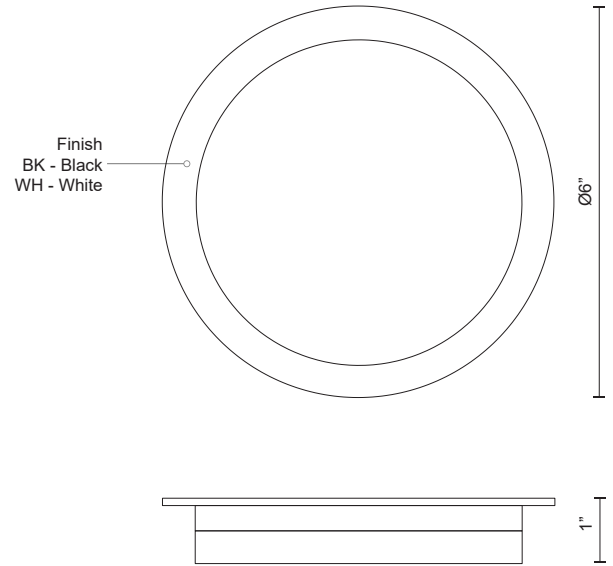

**STOCKTON  
FM42706  
FLUSH MOUNT**

PROJECT

FM42706-WH  
White

FM42706-BK  
Black

**SPECIFICATION DETAILS**

<b>Fixture Dimensions</b>	D6" x H1"
<b>Light Source</b>	AC LED Module
<b>Wattage</b>	14W
<b>Total Lumens</b>	1100lm
<b>Delivered Lumens</b>	BK-910lm; WH-967lm;
<b>Voltage</b>	120V
<b>Color Temperature</b>	3000K
<b>CRI (Ra)</b>	90CRI
<b>Optional Color Temps</b>	2700K - 5000K Available, Minimum Order Quantities Apply
<b>LED Rated Life</b>	50,000 hours
<b>Dimming</b>	100% - 10%, ELV Dimmer (Not Included)
<b>Diffuser Details</b>	White Acrylic Diffuser
<b>Location</b>	Damp
<b>Mounting Style</b>	All Orientation; Ceiling and Wall;
<b>Paint Finish</b>	BK01; WH01;

\* For custom options, consult factory for details.

\* For warranty information, please visit [www.kuzcolighting.com/warranty](http://www.kuzcolighting.com/warranty)

**DESCRIPTION**

Slim die-cast aluminum body with powder-coated finish. Cylindrical polymeric diffuser. Down light distribution.