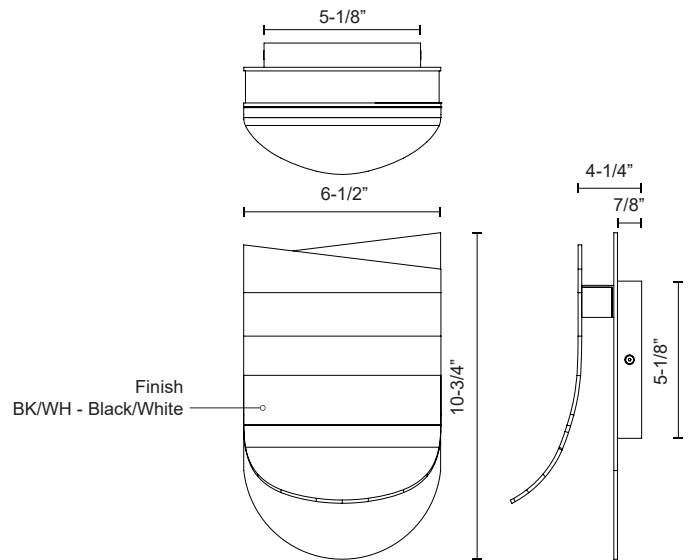

SONDER WS83706

WALL

PROJECT

WS83706-BK/WH
Black/White

SPECIFICATION DETAILS

Fixture Dimensions	W6-1/2" x H10-3/4" x E4-1/4"
Light Source	AC LED Module
Wattage	8W
Total Lumens	640lm
Delivered Lumens	420lm*
Voltage	120V
Color Temperature	3000K
CRI (Ra)	90CRI
Optional Color Temps	2700K - 5000K Available, Minimum Order Quantities Apply
LED Rated Life	50,000 hours
Dimming	100% - 10%, ELV Dimmer (Not Included)
Location	Dry
CEC Title 24 JA8	Yes, JA8-2022
Canopy Dimensions	W5-1/8" x H5-1/8" x E7/8"
Paint Finish	BK02; WH02;

* For custom options, consult factory for details.

* For warranty information, please visit www.kuzcolighting.com/warranty

DESCRIPTION

The Sander collection aims to honor the simple juxtaposition of shape and color in a space. With two asymmetric shades adorned in black and white duo-toned finishes, this collection creates modern balance. Providing ample ambient down light to a space, the Sander doubles as a sculptural art piece.