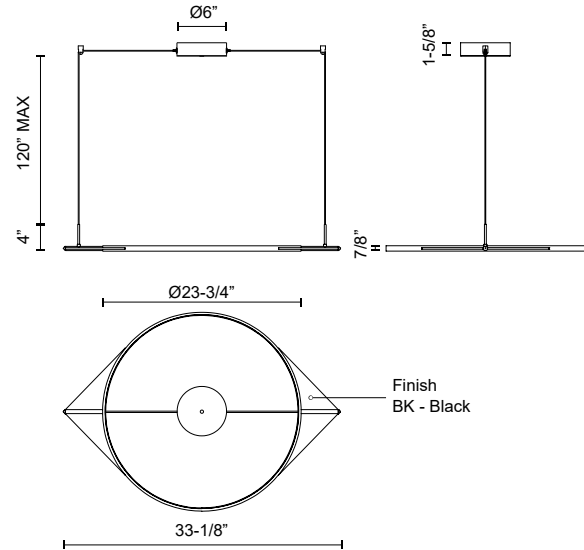

SERIF PD84436

PENDANTS

PROJECT

SPECIFICATION DETAILS

Fixture Dimensions	L33-1/8" x W23-3/4" x H4"
Light Source	LED with DC Driver
Wattage	22W
Total Lumens	1870lm
Delivered Lumens	BK-1361lm
Voltage	120V
Color Temperature	3000K
CRI (Ra)	90CRI
Optional Color Temps	2700K - 5000K Available, Minimum Order Quantities Apply
LED Rated Life	50,000 hours
Dimming	100% - 10%, TRIAC or ELV Dimmer (Not Included)
Diffuser Details	Frosted Silicone Diffuser
Adjustable	Yes
Wire Length	120" Max
Wire Type	Black Coaxial Wire
Minimum Hang Height	8"
Sloped Ceiling Adaptable	Yes
Location	Dry
CEC Title 24 JA8	Yes, JA8-2022
Canopy Dimensions	D6" x H1-5/8"
Paint Finish	BK02
Finish Option(s)	Black

* For custom options, consult factory for details.

* For warranty information, please visit www.kuzcolighting.com/warranty

DESCRIPTION

The Serif Collection features clean, angular geometrics colliding in harmony. Minimal yet impactful, the rings of light seem to float organically in air. Each piece of the Serif Collection is adjustable to fit your style, from minimal and clean uniform rings, to free-form. This versatility makes it the perfect mixture of both two- and three-dimensional art depending on the ring formations you create.