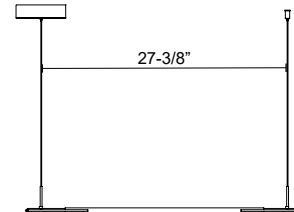

Side Canopy Option

KUZCO

CANADA: 19054 28TH AVENUE - SURREY, BC V3Z 6M3

USA: 3035 E. LONE MOUNTAIN ROAD - LAS VEGAS, NV 89081

WWW.KUZCOLIGHTING.COM

© 2021 KUZCO LIGHTING. ALL RIGHTS RESERVED.

COMMENT