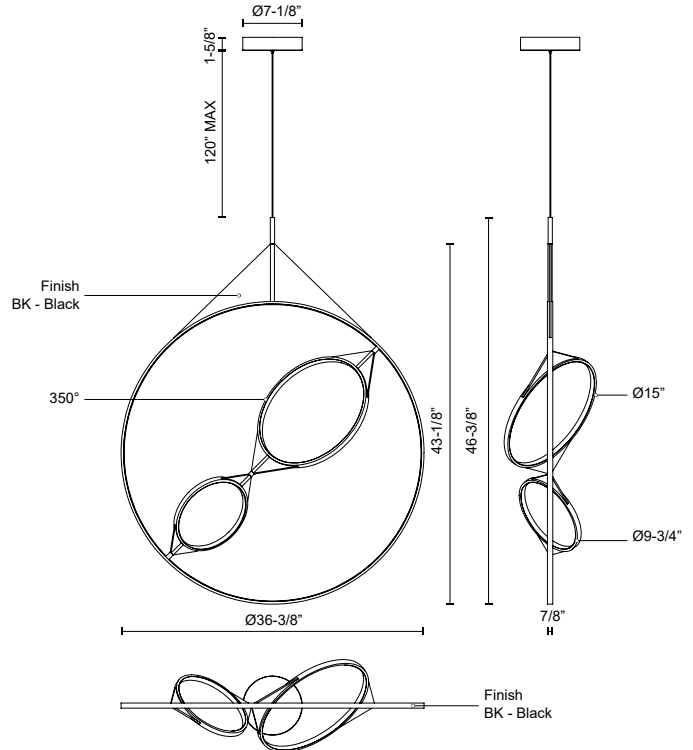

SERIF PD84336

PENDANTS

PROJECT

SPECIFICATION DETAILS

Fixture Dimensions	L36-3/8" x W7/8" x H46-3/8"
Light Source	LED with DC Driver
Wattage	62W
Total Lumens	4845lm
Delivered Lumens	BK-4150lm*
Voltage	120V
Color Temperature	3000K
CRI (Ra)	90CRI
Optional Color Temps	2700K - 5000K Available, Minimum Order Quantities Apply
LED Rated Life	50,000 hours
Dimming	100% - 10%, TRIAC or ELV Dimmer (Not Included)
Diffuser Details	Frosted Silicone Diffuser
Adjustable	Yes
Wire Length	120" Max
Wire Type	Black Coaxial Wire
Minimum Hang Height	50"
Sloped Ceiling Adaptable	Yes
Location	Dry
Canopy Dimensions	D7-1/8" x H1-5/8"
Paint Finish	BK02
Finish Option(s)	Black

* For custom options, consult factory for details.

* For warranty information, please visit www.kuzcolighting.com/warranty

DESCRIPTION

The Serif Collection features clean, angular geometrics colliding in harmony. Minimal yet impactful, the rings of light seem to float organically in air. Each piece of the Serif Collection is adjustable to fit your style, from minimal and clean uniform rings, to free-form. This versatility makes it the perfect mixture of both two- and three-dimensional art depending on the ring formations you create.