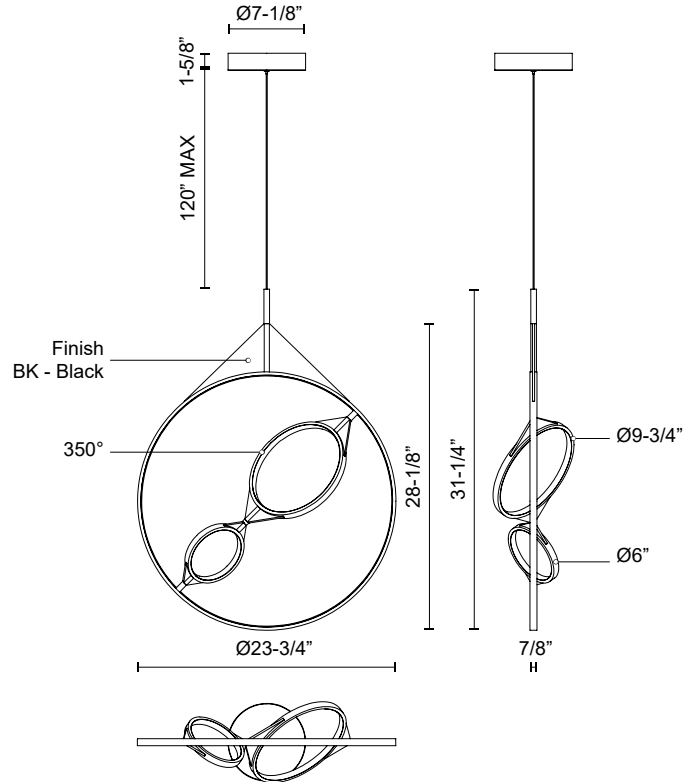

SERIF PD84324

PENDANTS

PROJECT

SPECIFICATION DETAILS

Fixture Dimensions	L23-3/4" x W7/8" x H31-1/4"
Light Source	LED with DC Driver
Wattage	40W
Total Lumens	3400lm
Delivered Lumens	BK-2405lm*
Voltage	120V
Color Temperature	3000K
CRI (Ra)	90CRI
Optional Color Temps	2700K - 5000K Available, Minimum Order Quantities Apply
LED Rated Life	50,000 hours
Dimming	100% - 10%, TRIAC or ELV Dimmer (Not Included)
Diffuser Details	Frosted Silicone Diffuser
Adjustable	Yes
Wire Length	120" Max
Wire Type	Black Coaxial Wire
Minimum Hang Height	36"
Sloped Ceiling Adaptable	Yes
Location	Dry
CEC Title 24 JA8	Yes, JA8-2022
Canopy Dimensions	D7-1/8" x H1-5/8"
Finish Option(s)	Black
Paint Finish	BK02

* For custom options, consult factory for details.

* For warranty information, please visit www.kuzcolighting.com/warranty

DESCRIPTION

The Serif Collection features clean, angular geometrics colliding in harmony. Minimal yet impactful, the rings of light seem to float organically in air. Each piece of the Serif Collection is adjustable to fit your style, from minimal and clean uniform rings, to free-form. This versatility makes it the perfect mixture of both two- and three-dimensional art depending on the ring formations you create.