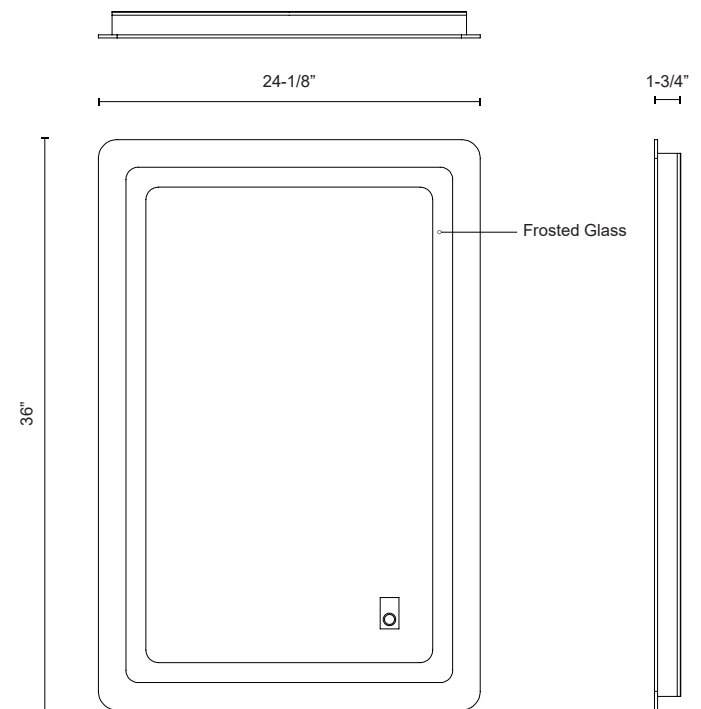

SENECA
VM30324-5CCT
VANITY MIRROR

PROJECT

SPECIFICATION DETAILS

Fixture Dimensions	W24-1/8" x H36" x E1-3/4"
Height from center	18"
Light Source	LED
Wattage	18W
Total Lumens	1700lm
Delivered Lumens	500lm*
Voltage	120V
Color Temperature	Selectable CCT 2700K/3000K/3500K/4000K/5000K
CRI (Ra)	90CRI
LED Rated Life	50,000 hours
Dimming	Touch Dimming
Glass Details	Frosted Glass
ADA Compliant	Yes
Location	Damp
Illumination Direction	Front
Mounting Style	Wall Mount Horizontal or Vertical
Material	Steel + Aluminum + Glass

* For custom options, consult factory for details.
* For warranty information, please visit www.kuzcolighting.com/warranty

DESCRIPTION

Introducing the Seneca Frameless LED Lighting Mirror, the perfect blend of elegance and functionality for your daily routine. With its sleek rectangular design, this mirror effortlessly complements any modern decor. Choose from five color temperature settings to create the ideal ambiance, and control the lighting with a simple touch, thanks to the intuitive on/off and dimming button. Illuminate your space flawlessly for flawless makeup application and a stunning getting-ready experience.

- Touch dimming feature
- Ample illumination for bathroom, makeup lighting
- 5 color temperature selections (2700K/3000K/3500K/4000K/5000K)
- Vertical or horizontal mounting options

KUZCO

CANADA: 19054 28TH AVENUE - SURREY, BC V3Z 6M3
USA: 3035 E. LONE MOUNTAIN ROAD - LAS VEGAS, NV 89081

WWW.KUZCOLIGHTING.COM

© 2024 KUZCO LIGHTING. ALL RIGHTS RESERVED.

COMMENT