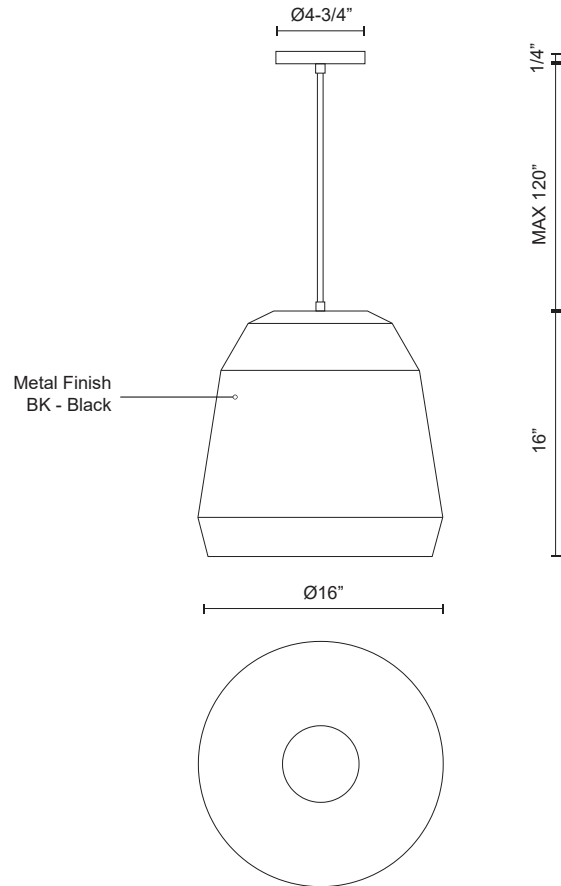

SEDONA

492116

PENDANTS

PROJECT

492116-BK
Black

SPECIFICATION DETAILS

Fixture Dimensions	D16" x H16"
Lamp Type	Incandescent, Medium Base
Wattage	1 x 60W
Voltage	120V
Shade Details	Spun Aluminum Shade
Adjustable	Yes
Wire Length	120" Max
Wire Type	Black Braided Cord
Minimum Hang Height	22"
Sloped Ceiling Adaptable	Yes
Location	Dry
Bulbs Included	No
Canopy Dimensions	D4-3/4" x H1/4"
Paint Finish	BK02

* For custom options, consult factory for details.

* For warranty information, please visit www.kuzcolighting.com/warranty

DESCRIPTION

Single-lamp pendant with faceted aluminum shade showcasing powder-coated finishes against a matte white interior. Exterior shade color in black. Suspended by cloth cable. Available in two sizes.