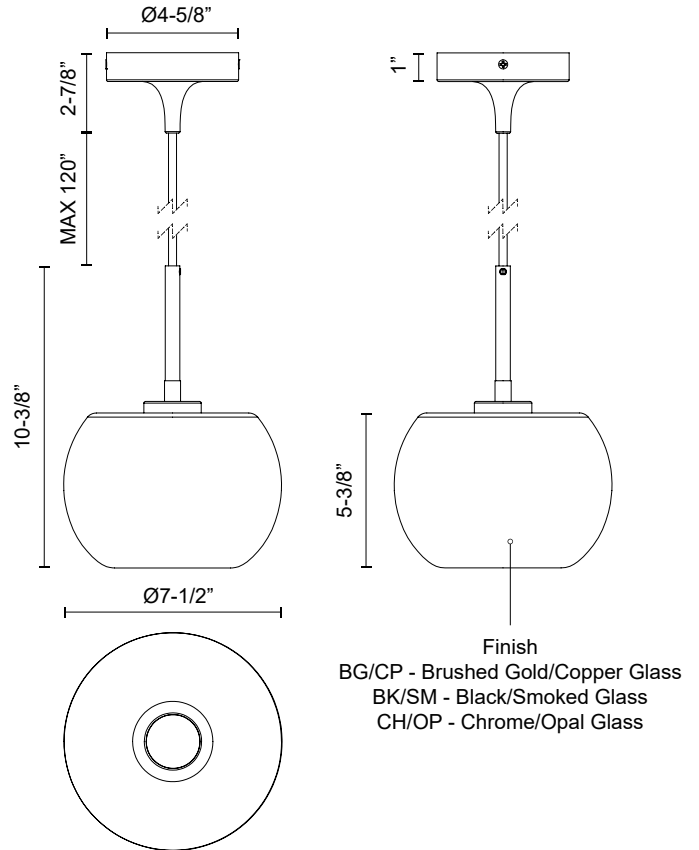

SAMAR PD57508

PENDANTS

PROJECT

PD57508-BG/CP
Brushed
Gold/Copper

PD57508-BK/SM
Black/Smoked

PD57508-CH/OP
Chrome/Opal Glass

SPECIFICATION DETAILS

Fixture Dimensions	D7-1/2" x H10-3/8"
Lamp Type	Incandescent, A15, Medium Base
Wattage	1 x 60W
Voltage	120V
Glass Details	Transition Copper Glass, Transition Smoked Glass or Transition Opal Glass
Adjustable	Yes
Wire Length	120" Max
Wire Type	Black
Minimum Hang Height	16"
Location	Dry
Bulbs Included	No
Illumination Direction	Down
Canopy Dimensions	D4-5/8" x H2-7/8"
Sloped Ceiling Adaptable	Yes
Paint Finish	BG01; BK01; CH01;

* For custom options, consult factory for details.

* For warranty information, please visit www.kuzcolighting.com/warranty

DESCRIPTION

The stunning blown glass shades of the Samar Collection make wonderfully versatile statement pieces or subtle lighting options. The three ombre finishes are gorgeous specimens available in various hanging options that help create a dynamic space through lighting and tone. Each glass finish has three fixture finishes that help create an exciting piece for a unique space in your home.