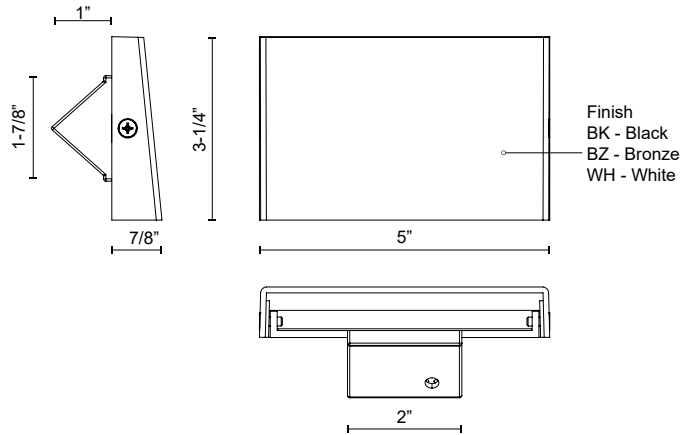

ROTO
ER30103
STEP LIGHTS

PROJECT

ER30103-BK
Black

ER30103-BZ
Bronze

ER30103-WH
White

SPECIFICATION DETAILS

Fixture Dimensions	W5" x H3-1/4" x E7/8"
Light Source	AC LED Module
Wattage	4W
Total Lumens	340lm
Delivered Lumens	142lm (No Cover); BK-16lm; BZ-16lm; WH-34lm;
Voltage	120V
Color Temperature	3000K
CRI (Ra)	90CRI
Optional Color Temps	2700K - 5000K Available, Minimum Order Quantities Apply
LED Rated Life	50,000 hours
Dimming	100% - 10%, ELV Dimmer (Not Included)
Glass Details	Clear Glass
ADA Compliant	Yes
Location	Wet
Paint Finish	BK02; BZ02; WH02;

* For custom options, consult factory for details.

* For warranty information, please visit www.kuzcolighting.com/warranty

DESCRIPTION

The Roto collection is defined by distinct detailed elements that set it apart from your average step light. The geometric forms and architectural lines make this step light as decorative as it is functional, providing ample downlight for your outdoor needs. Only fits into a single gang box.