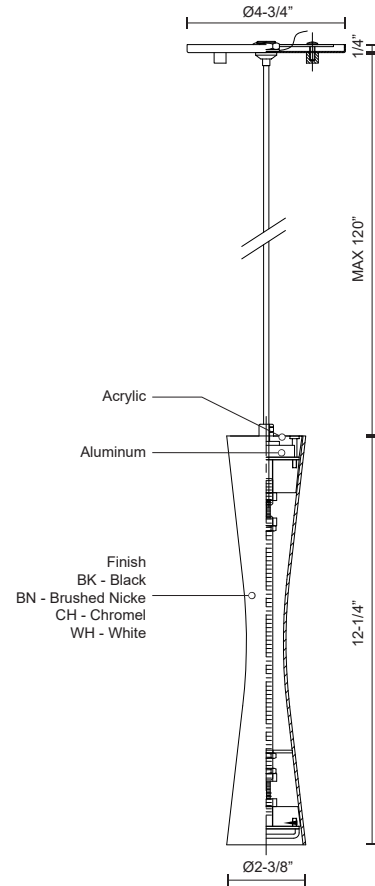

ROBSON PD42502

PENDANTS

PROJECT

SPECIFICATION DETAILS

Fixture Dimensions	D2-3/8" x H12-1/4"
Light Source	AC LED Module
Wattage	14W
Total Lumens	1200lm
Delivered Lumens	BK-540lm*; BN-888lm; CH-924lm; WH-726lm;
Voltage	120V
Color Temperature	3000K
CRI (Ra)	90CRI
Optional Color Temps	2700K - 5000K Available, Minimum Order Quantities Apply
LED Rated Life	50,000 hours
Dimming	100% - 10%, ELV Dimmer (Not Included)
Diffuser Details	Frosted PC Diffuser
Adjustable	Yes
Wire Length	120" Max
Wire Type	BK - Black SSL Wire; BN, CH, WH - Clear SSL Wire;
Minimum Hang Height	15"
Sloped Ceiling Adaptable	Yes
Location	Dry
Illumination Direction	Up and Down
Canopy Dimensions	D4-3/4" x H1/4"
Paint Finish	BK01; BN01; CH01; WH01;

* For custom options, consult factory for details.

* For warranty information, please visit www.kuzcolighting.com/warranty

DESCRIPTION

Formed aluminum hour-glass shade. Dual translucent acrylic diffusers. Matte powder-coated or plated finish. Up and down light.

KUZCO

CANADA: 19054 28TH AVENUE - SURREY, BC V3Z 6M3

USA: 3035 E. LONE MOUNTAIN ROAD - LAS VEGAS, NV 89081

WWW.KUZCOLIGHTING.COM

© 2019 KUZCO LIGHTING. ALL RIGHTS RESERVED.

COMMENT