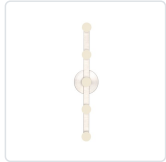

# REZZ WS63424

WALL

PROJECT

WS63424-BN  
Brushed Nickel

WS63424-BK  
Black

## SPECIFICATION DETAILS

<b>Fixture Dimensions</b>	W2" x H24-7/8" x E3-3/8"
<b>Light Source</b>	LED with DC Driver
<b>Wattage</b>	21W
<b>Total Lumens</b>	1600lm
<b>Delivered Lumens</b>	BK-400lm*; BN-450lm*;
<b>Voltage</b>	120V
<b>Color Temperature</b>	3000K
<b>CRI (Ra)</b>	90CRI
<b>Optional Color Temps</b>	2700K - 5000K Available, Minimum Order Quantities Apply
<b>LED Rated Life</b>	50,000 hours
<b>Dimming</b>	100% - 10%, TRIAC or ELV Dimmer (Not Included)
<b>Glass Details</b>	Opal Glass
<b>ADA Compliant</b>	Yes
<b>Location</b>	Dry
<b>Mounting Style</b>	All Orientation; Wall;
<b>CEC Title 24 JA8</b>	Yes, JA8-2022
<b>Canopy Dimensions</b>	D5-1/8" x E1-1/4"
<b>Paint Finish</b>	BK02; BN01;

## DESCRIPTION

The Rezz collection is the reimagining of the old Hollywood style we know and love. Simple, glamorous opal glass diffusers dance around a modern, minimal frame to create a totally new look. This collection is simple and stunning, great for a wide variety of design sensibilities. Available in Matte Black or Brushed Nickel accents.