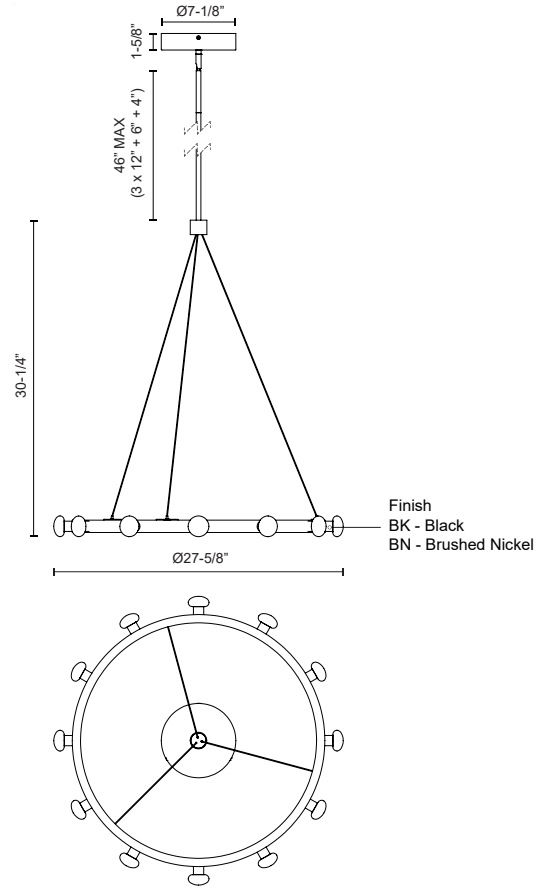

REZZ PD63428

PENDANTS

PROJECT

SPECIFICATION DETAILS

Fixture Dimensions	D27-5/8" x H30-1/4"
Light Source	LED with DC Driver
Wattage	41W
Total Lumens	3760lm
Delivered Lumens	BK-1000lm; BN-1200lm;
Voltage	120V
Color Temperature	3000K
CRI (Ra)	90CRI
Optional Color Temps	2700K - 5000K Available, Minimum Order Quantities Apply
LED Rated Life	50,000 hours
Dimming	100% - 10%, TRIAC or ELV Dimmer (Not Included)
Glass Details	Opal Glass
Adjustable	Yes
Wire Length	72" Max
Wire Type	BK - Black Wire; BN-Clear Wire;
Minimum Hang Height	40"
Sloped Ceiling Adaptable	Yes
Location	Dry
CEC Title 24 JA8	Yes, JA8-2022
Canopy Dimensions	D7-1/8" x H1-5/8"
Paint Finish	BK02; BN01;

* For custom options, consult factory for details.

* For warranty information, please visit www.kuzcolighting.com/warranty

DESCRIPTION

The Rezz collection is the reimagining of the old Hollywood style we know and love. Simple, glamorous opal glass diffusers dance around a modern, minimal frame to create a totally new look. This collection is simple and stunning, great for a wide variety of design sensibilities. Available in Matte Black or Brushed Nickel accents.

KUZCO

CANADA: 19054 28TH AVENUE - SURREY, BC V3Z 6M3

USA: 3035 E. LONE MOUNTAIN ROAD - LAS VEGAS, NV 89081

WWW.KUZCOLIGHTING.COM

© 2022 KUZCO LIGHTING. ALL RIGHTS RESERVED.

COMMENT