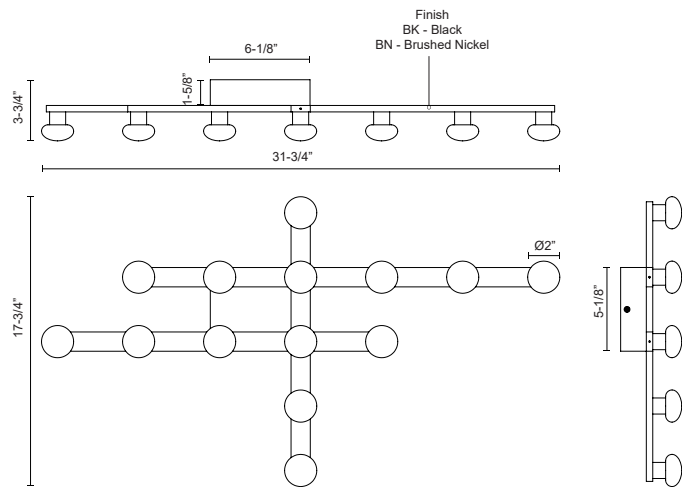

REZZ FM63432

JUNE 2022 PRODUCTS

PROJECT

SPECIFICATION DETAILS

Fixture Dimensions	L31-3/4" x W17-3/4" x H3-3/4"
Light Source	LED with DC Driver
Wattage	51W
Total Lumens	4400lm
Delivered Lumens	BK-1100lm*; BN-1250lm;
Voltage	120V
Color Temperature	3000K
CRI (Ra)	90CRI
Optional Color Temps	2700K - 5000K Available, Minimum Order Quantities Apply
LED Rated Life	50,000 hours
Dimming	100% - 10%, TRIAC or ELV Dimmer (Not Included)
Glass Details	Opal Glass
ADA Compliant	Yes
Location	Dry
Mounting Style	All Orientation; Ceiling and Wall;
CEC Title 24 JA8	Yes, JA8-2022
Canopy Dimensions	L6-1/8" x W5-1/8" x H1-5/8"
Paint Finish	BK02; BN01;

* For custom options, consult factory for details.

* For warranty information, please visit www.kuzcolighting.com/warranty

DESCRIPTION

The Rezz collection is the reimagining of the old Hollywood style we know and love. Simple, glamorous opal glass diffusers dance around a modern, minimal frame to create a totally new look. This collection is simple and stunning, great for a wide variety of design sensibilities. Available in Matte Black or Brushed Nickel accents.

KUZCO

CANADA: 19054 28TH AVENUE - SURREY, BC V3Z 6M3
USA: 3035 E. LONE MOUNTAIN ROAD - LAS VEGAS, NV 89081

WWW.KUZCOLIGHTING.COM

© 2022 KUZCO LIGHTING. ALL RIGHTS RESERVED.

COMMENT