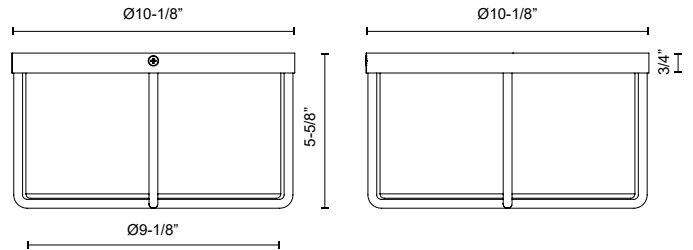

**REGALO
FM45910**
FLUSH MOUNT

PROJECT

SPECIFICATION DETAILS

Fixture Dimensions	L10-1/8" x W10-1/8" x H5-5/8"
Light Source	AC LED Module
Wattage	16W
Total Lumens	1275lm
Delivered Lumens	BG/OP-883lm; BK/OP-878lm;
Voltage	120V
Color Temperature	3000K
CRI (Ra)	90CRI
Optional Color Temps	2700K - 5000K Available, Minimum Order Quantities Apply
LED Rated Life	50,000 hours
Dimming	100% - 10%, ELV Dimmer (Not Included)
Glass Details	Opal Glass
Location	Dry
Illumination Direction	Down
CEC Title 24 JA8	Yes, JA8-2022
Paint Finish	BG01; BK01;

* For custom options, consult factory for details.

* For warranty information, please visit www.kuzcolighting.com/warranty

DESCRIPTION

The Regalo Collection is all about simple lighting with an elevated design. Cake-like opal glass diffusers are wrapped like presents with sculptural metal details tied to your choice of Powder-Coated Black or Brushed Gold finishes. Available in 7-inch and 10-inch size options to fit your style and lighting demands.

Finish
BG/OP - Brushed Gold/Opal Glass
BK/OP - Black/Opal Glass

KUZCO

CANADA: 19054 28TH AVENUE - SURREY, BC V3Z 6M3
USA: 3035 E. LONE MOUNTAIN ROAD - LAS VEGAS, NV 89081

WWW.KUZCOLIGHTING.COM

© 2023 KUZCO LIGHTING. ALL RIGHTS RESERVED.

COMMENT