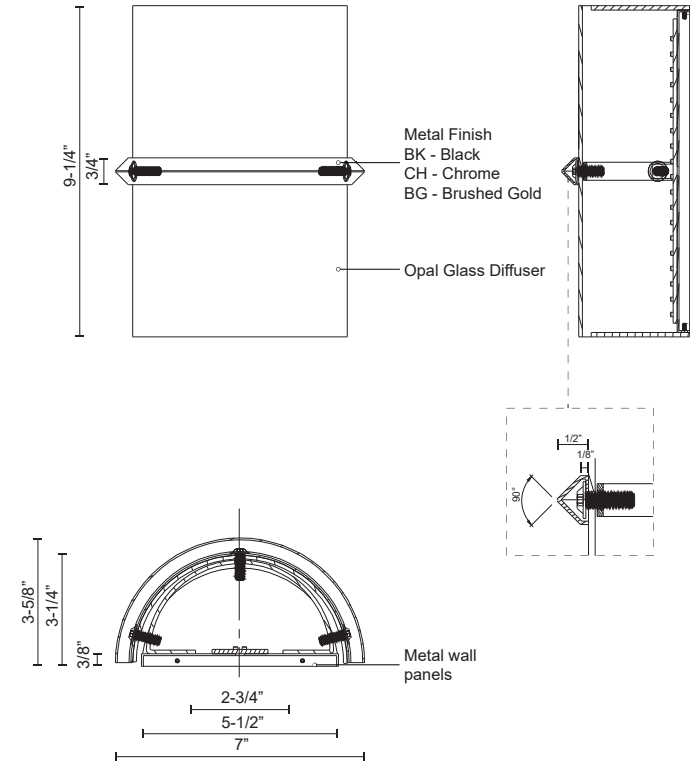

PONDI WS63209

WALL

PROJECT

WS63209-BK
Black

WS63209-BG
Brushed Gold

WS63209-CH
Chrome

SPECIFICATION DETAILS

Fixture Dimensions	W7" x H9-1/4" x E3-5/8"
Light Source	AC LED Module
Wattage	13W
Total Lumens	1000lm
Delivered Lumens	BG-679lm
Voltage	120V
Color Temperature	3000K
CRI (Ra)	90CRI
Optional Color Temps	2700K - 5000K Available, Minimum Order Quantities Apply
LED Rated Life	50,000 hours
Dimming	100% - 10%, ELV Dimmer (Not Included)
Glass Details	Opal Glass
ADA Compliant	Yes
Location	Dry
Mounting Style	All Orientation; Wall;
Paint Finish	BG01; BK01; CH01;

* For custom options, consult factory for details.

* For warranty information, please visit www.kuzcolighting.com/warranty

DESCRIPTION

Horizontal plated or painted steel accent and wall plate. Extruded semi-circular opal glass diffuser. Outward emitting wall light. Custom options available.