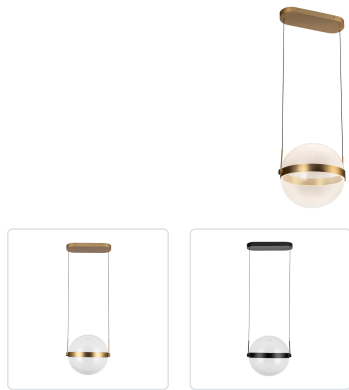

PISCES
PD75912-3CCT
PENDANTS

PROJECT

PD75912-BG/LG-3CCT
 Brushed Gold/Light Guide

PD75912-BK/LG-3CCT
 Black/Light Guide

SPECIFICATION DETAILS

Fixture Dimensions	L12-7/8" x W11-7/8" x H11-7/8"
Light Source	LED with DC Driver
Wattage	41W
Total Lumens	3200lm
Delivered Lumens	1500lm *
Voltage	120V
Color Temperature	Selectable CCT 3000K/4000K/5000K
CRI (Ra)	90CRI
LED Rated Life	50,000 hours
Dimming	100% - 10%, TRIAC or ELV Dimmer (Not Included)
Diffuser Details	Clear Acrylic Light Guide
Adjustable	Yes
Wire Length	120" Max
Wire Type	Black Wire
Minimum Hang Height	15"
Sloped Ceiling Adaptable	Yes
Location	Dry
Illumination Direction	Omni-directional
CEC Title 24 JA8	Yes, JA8-2022
Canopy Dimensions	L13-7/8" x W4-3/4" x H1-1/2"
Material	Steel
Paint Finish	BG01; BK01;

* For custom options, consult factory for details.

* For warranty information, please visit www.kuzcolighting.com/warranty

DESCRIPTION

Elevate your space with Pisces, a uniquely designed round pendant that pushes the boundaries of modern lighting. Crafted from cutting-edge light guide technology acrylic shades, Pisces forms a captivating sphere of light and shadow. Choose between brushed gold or matte black accents to match your style. With integrated LED technology, Pisces not only makes a statement but also delivers eco-friendly, energy-efficient illumination, making it the perfect centerpiece for any interior.

- Light Guide technology shades create unique modern illumination
- Brushed Gold or Matte Black finish
- Integrated LED, no need for bulbs
- Wire adjustable up to 120" in length
- Perfect for kitchen islands, dining rooms, and more