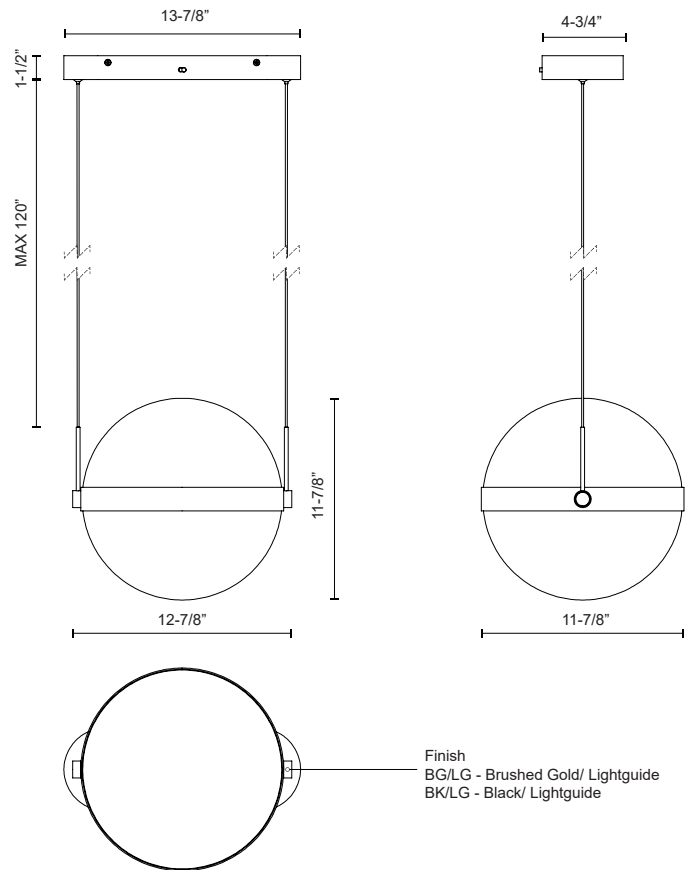

PISCES
PD75912-3CCT
PENDANTS

PROJECT

PD75912-BG/LG-3CCT
 Brushed Gold/Light Guide

PD75912-BK/LG-3CCT
 Black/Light Guide

SPECIFICATION DETAILS

Fixture Dimensions	L12-7/8" x W11-7/8" x H11-7/8"
Light Source	LED with DC Driver
Wattage	41W
Total Lumens	3200lm
Delivered Lumens	1500lm *
Voltage	120V
Color Temperature	Selectable CCT 3000K/4000K/5000K
CRI (Ra)	90CRI
LED Rated Life	50,000 hours
Dimming	100% - 10%, TRIAC or ELV Dimmer (Not Included)
Diffuser Details	Clear Acrylic Light Guide
Adjustable	Yes
Wire Length	120" Max
Wire Type	Black Wire
Minimum Hang Height	15"
Sloped Ceiling Adaptable	Yes
Location	Dry
Illumination Direction	Omni-directional
CEC Title 24 JA8	Yes, JA8-2022
Canopy Dimensions	L13-7/8" x W4-3/4" x H1-1/2"
Material	Steel
Paint Finish	BG01; BK01;

- Light Guide technology shades create unique modern illumination
- Brushed Gold or Matte Black finish
- Integrated LED, no need for bulbs
- Wire adjustable up to 120" in length
- Perfect for kitchen islands, dining rooms, and more