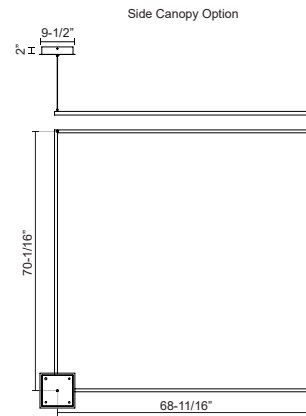

KUZCO

CANADA: 19054 28TH AVENUE - SURREY, BC V3Z 6M3
USA: 3035 E. LONE MOUNTAIN ROAD - LAS VEGAS, NV 89081

WWW.KUZCOLIGHTING.COM

© 2021 KUZCO LIGHTING. ALL RIGHTS RESERVED.

COMMENT