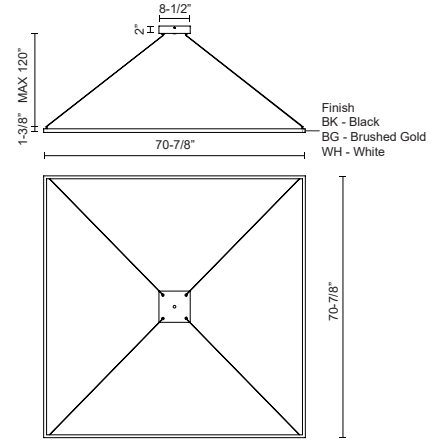

KUZCO

CANADA: 19054 28TH AVENUE - SURREY, BC V3Z 6M3
USA: 3035 E. LONE MOUNTAIN ROAD - LAS VEGAS, NV 89081

WWW.KUZCOLIGHTING.COM

© 2021 KUZCO LIGHTING. ALL RIGHTS RESERVED.

COMMENT