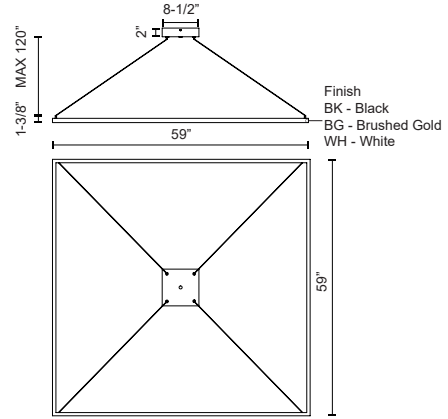

KUZCO

CANADA: 19054 28TH AVENUE - SURREY, BC V3Z 6M3
USA: 3035 E. LONE MOUNTAIN ROAD - LAS VEGAS, NV 89081

WWW.KUZCOLIGHTING.COM

© 2021 KUZCO LIGHTING. ALL RIGHTS RESERVED.

COMMENT