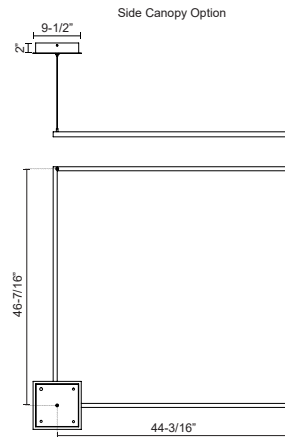

PIAZZA PD88148

PENDANTS

PROJECT

SPECIFICATION DETAILS

Fixture Dimensions	L47-1/4" x W47-1/4" x H1-3/8"
Light Source	LED with DC Driver
Wattage	100W
Total Lumens	7440lm
Delivered Lumens	BK-3150lm*; WH-4240lm*;
Voltage	120V
Color Temperature	3000K
CRI (Ra)	90CRI
Optional Color Temps	2700K - 5000K Available, Minimum Order Quantities Apply
LED Rated Life	50,000 hours
Dimming	100% - 10%, TRIAC or ELV Dimmer (Not Included)
Diffuser Details	Frosted Silicone Diffuser
Adjustable	Yes
Wire Length	120" Max
Wire Type	BG - Black Wire; BK - Black Wire; WH - Clear Wire;
Minimum Hang Height	34"
Sloped Ceiling Adaptable	Yes
Location	Dry
Illumination Direction	Downlight
Canopy Dimensions	L9-1/2" x W9-1/2" x H2"
Paint Finish	BG01(Canopy); BG02(Fixture Body); BK02; WH02;

* For custom options, consult factory for details.

* For warranty information, please visit www.kuzcolighting.com/warranty

DESCRIPTION

Extruded aluminum with rectangular profile. Flush silicone diffuser. Matte powder-coated finish. Down light. Duo canopy mounting style

KUZCO

CANADA: 19054 28TH AVENUE - SURREY, BC V3Z 6M3

USA: 3035 E. LONE MOUNTAIN ROAD - LAS VEGAS, NV 89081

WWW.KUZCOLIGHTING.COM

© 2021 KUZCO LIGHTING. ALL RIGHTS RESERVED.

COMMENT