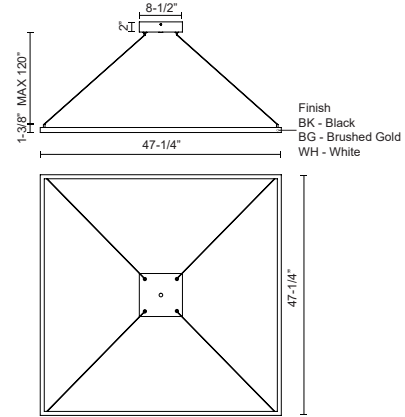

PIAZZA PD88148

PENDANTS

PROJECT

PD88148-BK
Black

PD88148-BG
Brushed Gold

PD88148-WH
White

SPECIFICATION DETAILS

Fixture Dimensions	L47-1/4" x W47-1/4" x H1-3/8"
Light Source	LED with DC Driver
Wattage	100W
Total Lumens	7440lm
Delivered Lumens	BK-3150lm*; WH-4240lm*;
Voltage	120V
Color Temperature	3000K
CRI (Ra)	90CRI
Optional Color Temps	2700K - 5000K Available, Minimum Order Quantities Apply
LED Rated Life	50,000 hours
Dimming	100% - 10%, TRIAC or ELV Dimmer (Not Included)
Diffuser Details	Frosted Silicone Diffuser
Adjustable	Yes
Wire Length	120" Max
Wire Type	BG - Black Wire; BK - Black Wire; WH - Clear Wire;
Minimum Hang Height	34"
Sloped Ceiling Adaptable	Yes
Location	Dry
Illumination Direction	Downlight
Canopy Dimensions	L9-1/2" x W9-1/2" x H2"
Paint Finish	BG01(Canopy); BG02(Fixture Body); BK02; WH02;

* For custom options, consult factory for details.

* For warranty information, please visit www.kuzcolighting.com/warranty

DESCRIPTION

Extruded aluminum with rectangular profile. Flush silicone diffuser. Matte powder-coated finish. Down light. Duo canopy mounting style