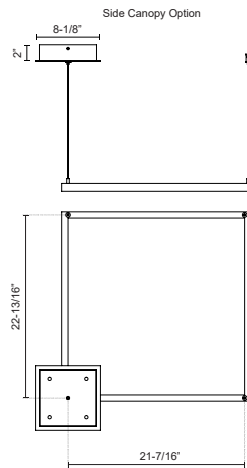

PIAZZA
PD88124
PENDANTS

PROJECT

PD88124-BK
Black

PD88124-BG
Brushed Gold

PD88124-WH
White

SPECIFICATION DETAILS

Fixture Dimensions	L23-5/8" x W23-5/8" x H1-3/8"
Light Source	LED with DC Driver
Wattage	50W
Total Lumens	3750lm
Delivered Lumens	BK-1500lm*; WH-2010lm*;
Voltage	120V
Color Temperature	3000K
CRI (Ra)	90CRI
Optional Color Temps	2700K - 5000K Available, Minimum Order Quantities Apply
LED Rated Life	50,000 hours
Dimming	100% - 10%, TRIAC or ELV Dimmer (Not Included)
Diffuser Details	Frosted Silicone Diffuser
Adjustable	Yes
Wire Length	120" Max
Wire Type	BG - Black Wire; BK - Black Wire; WH - Clear Wire;
Minimum Hang Height	16"
Sloped Ceiling Adaptable	Yes
Location	Dry
Illumination Direction	Downlight
Canopy Dimensions	L8-1/8" x W8-1/8" x H2"
Paint Finish	BG01(Canopy); BG02(Fixture Body); BK02; WH02;

* For custom options, consult factory for details.

* For warranty information, please visit www.kuzcolighting.com/warranty

DESCRIPTION

Extruded aluminum with rectangular profile. Flush silicone diffuser. Matte powder-coated finish. Down light. Duo canopy mounting style