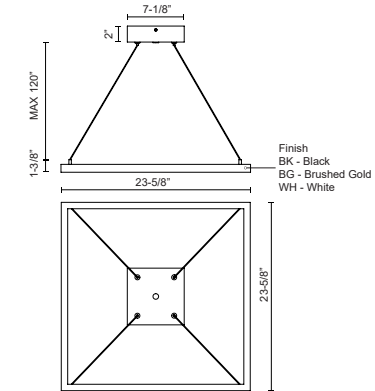

PIAZZA
PD88124
PENDANTS

PROJECT

PD88124-BK
Black

PD88124-BG
Brushed Gold

PD88124-WH
White

SPECIFICATION DETAILS

Fixture Dimensions	L23-5/8" x W23-5/8" x H1-3/8"
Light Source	LED with DC Driver
Wattage	50W
Total Lumens	3750lm
Delivered Lumens	BK-1500lm*; WH-2010lm*;
Voltage	120V
Color Temperature	3000K
CRI (Ra)	90CRI
Optional Color Temps	2700K - 5000K Available, Minimum Order Quantities Apply
LED Rated Life	50,000 hours
Dimming	100% - 10%, TRIAC or ELV Dimmer (Not Included)
Diffuser Details	Frosted Silicone Diffuser
Adjustable	Yes
Wire Length	120" Max
Wire Type	BG - Black Wire; BK - Black Wire; WH - Clear Wire;
Minimum Hang Height	16"
Sloped Ceiling Adaptable	Yes
Location	Dry
Illumination Direction	Downlight
Canopy Dimensions	L8-1/8" x W8-1/8" x H2"
Paint Finish	BG01(Canopy); BG02(Fixture Body); BK02; WH02;

* For custom options, consult factory for details.

* For warranty information, please visit www.kuzcolighting.com/warranty

DESCRIPTION

Extruded aluminum with rectangular profile. Flush silicone diffuser. Matte powder-coated finish. Down light. Duo canopy mounting style